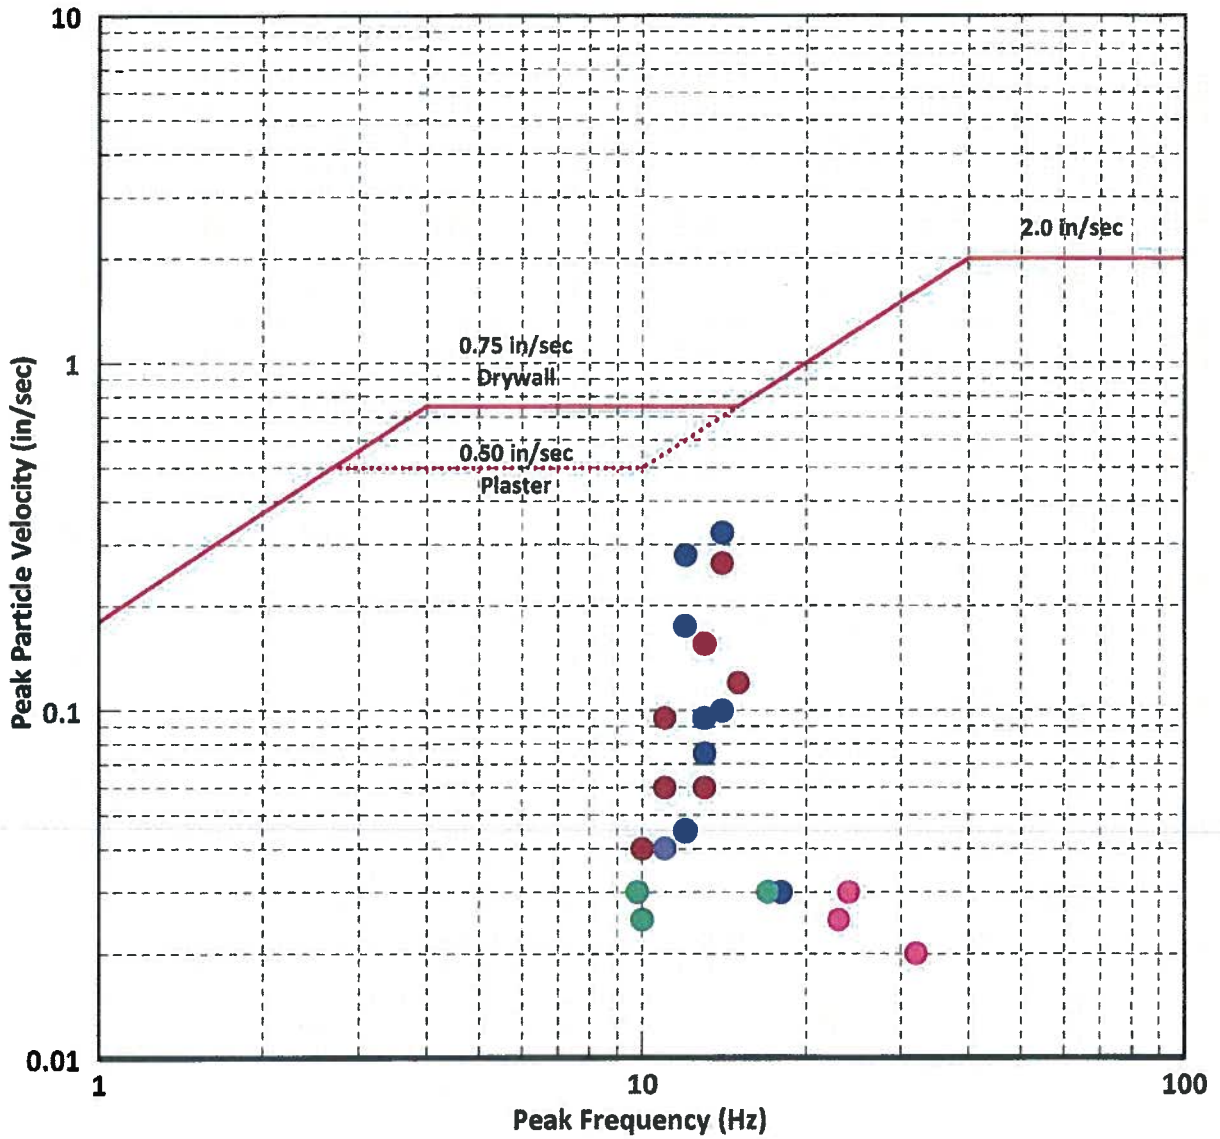

**GARDEN RIDGE QUARRY COMMISSION  
HANSON - SERVTEX QUARRY  
GARDEN RIDGE, TEXAS  
MONTH OF APRIL 2011**

| Monitoring Location  |                    |
|----------------------|--------------------|
| ● Warden Residence   | ● Holly Residence  |
| ● Mitchell Residence | ● Blades Residence |
| ● Murquia Residence  |                    |