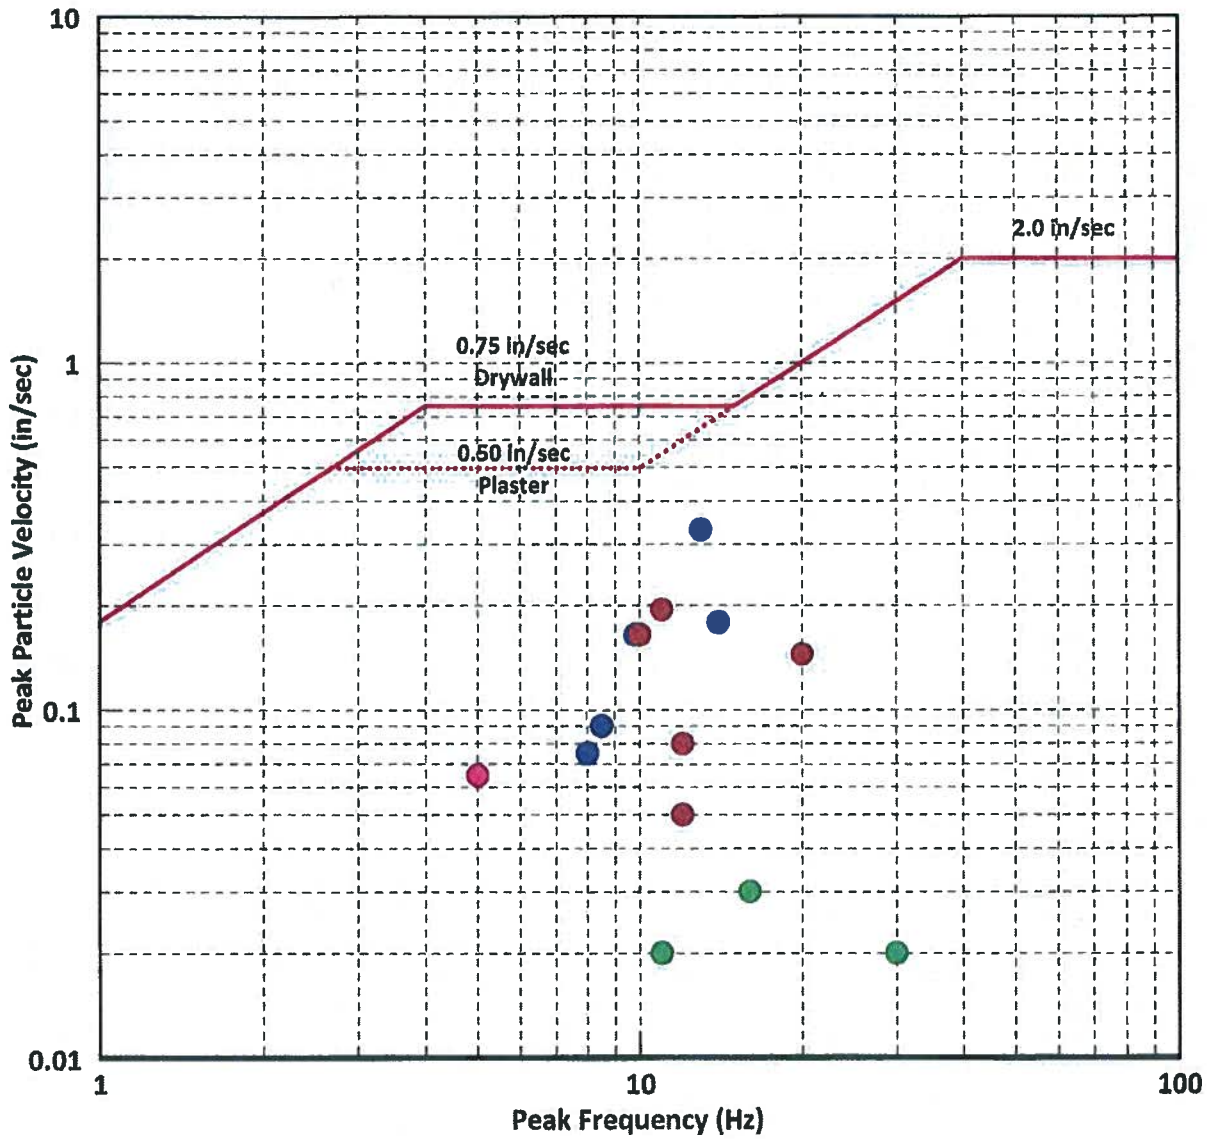

**GARDEN RIDGE QUARRY COMMISSION
HANSON - SERVTEX QUARRY
GARDEN RIDGE, TEXAS
MONTH OF JANUARY 2011**

Monitoring Location			
● Warden Residence	● Simmons Residence	● Mitchell Residence	● Blades Residence