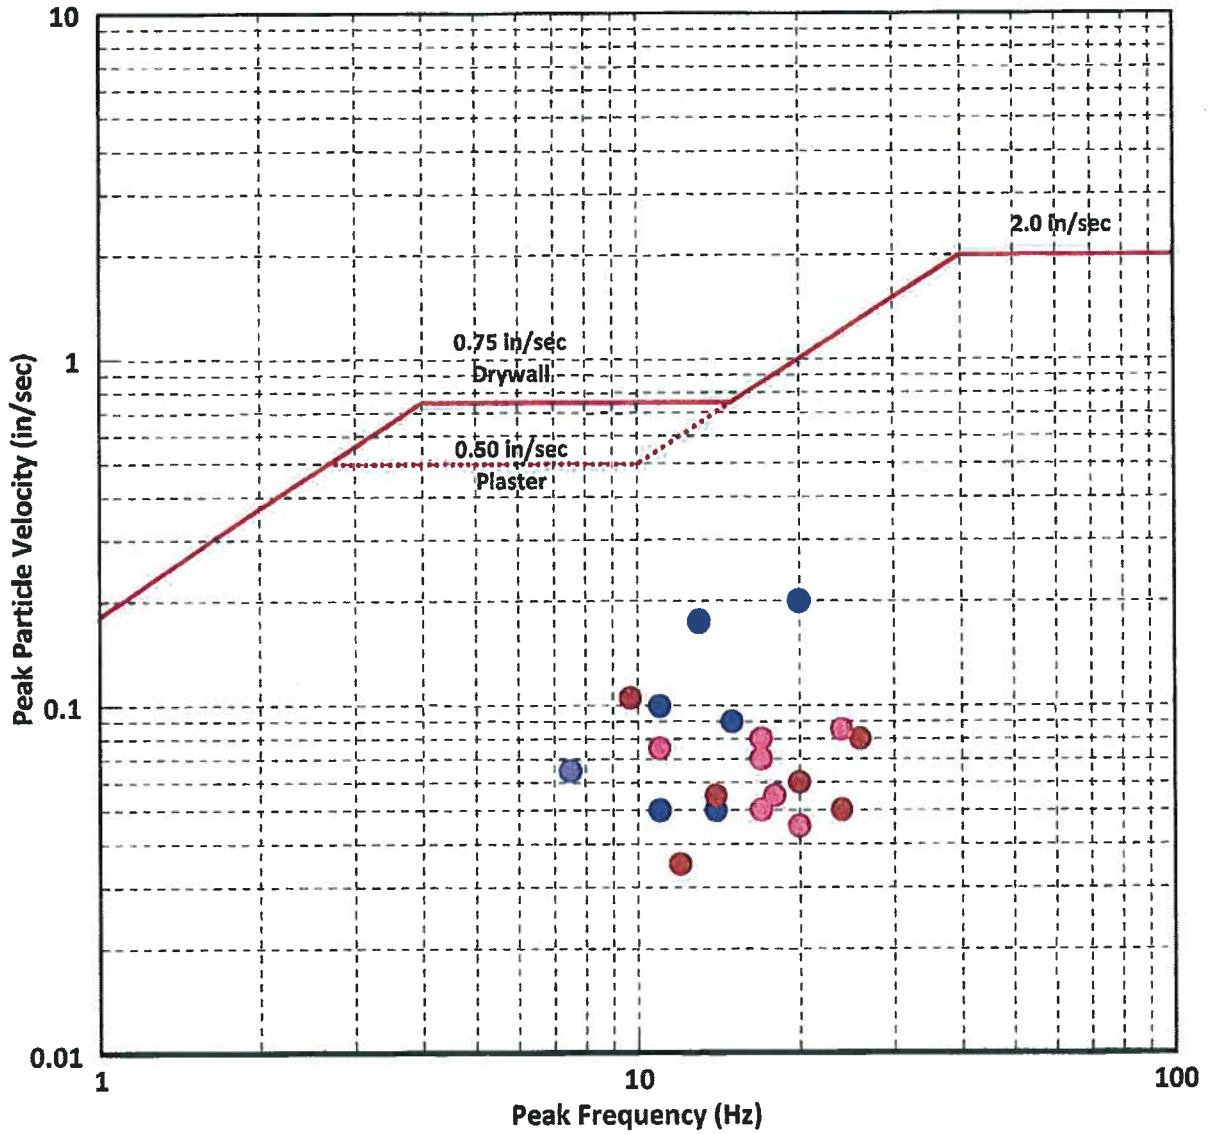

**GARDEN RIDGE QUARRY COMMISSION
HANSON - SERVTEX QUARRY
GARDEN RIDGE, TEXAS
MONTH OF JULY 2010**

Monitoring Location			
●	Warden Residence	●	Lozano Residence
●	Mitchell Residence	●	Holly Residence