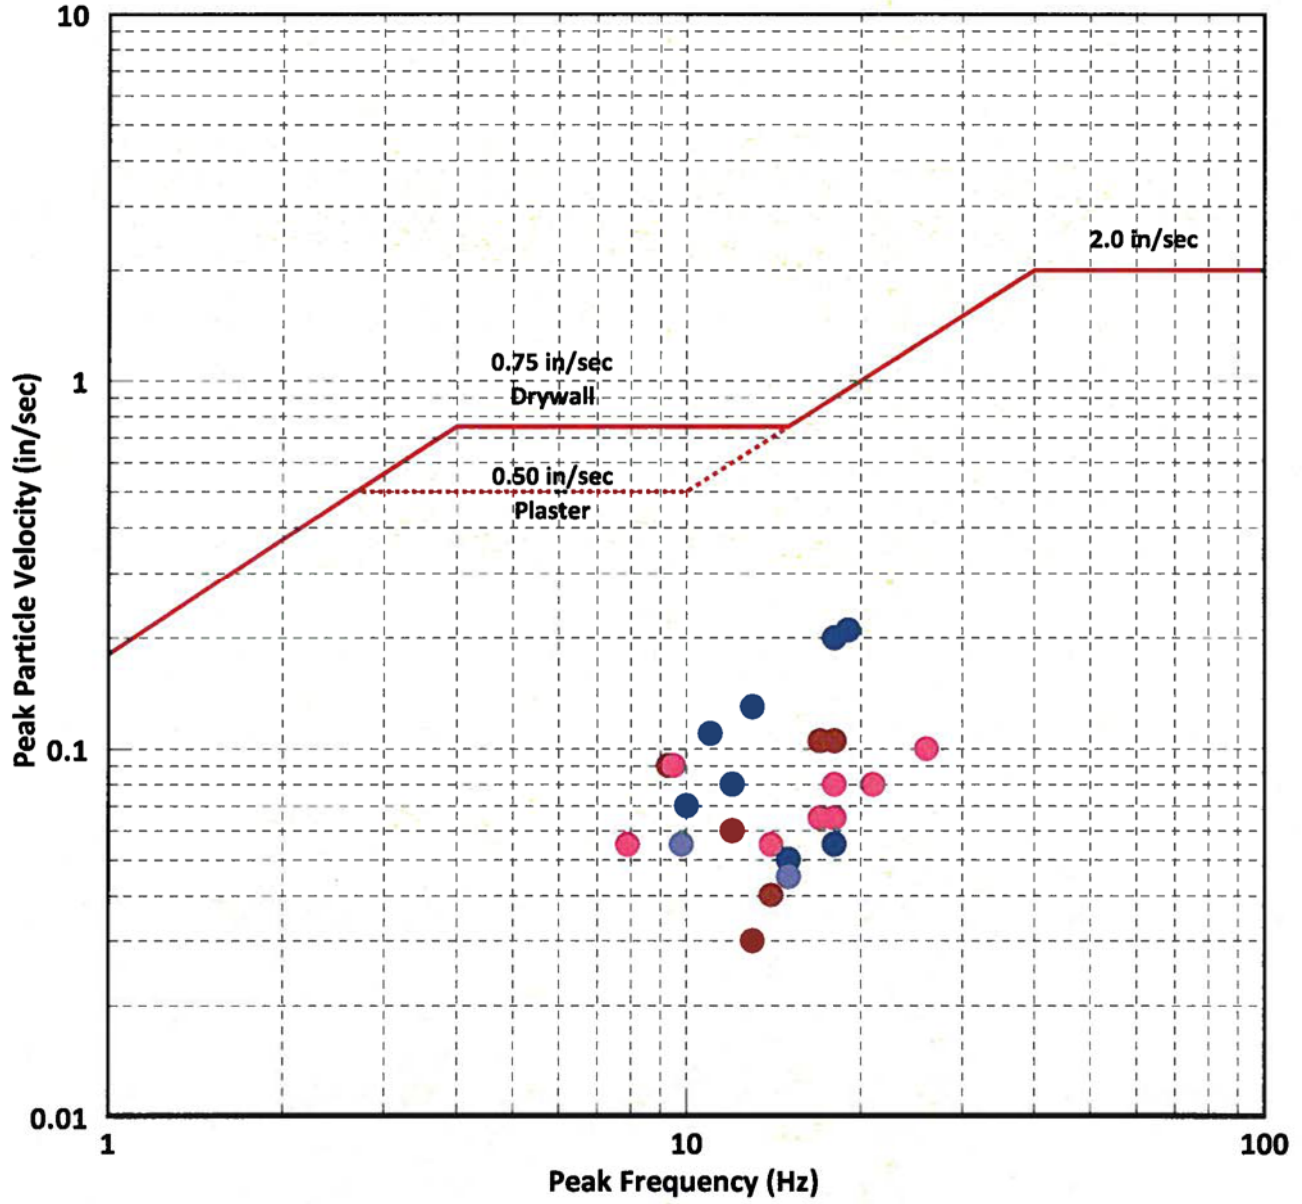

**GARDEN RIDGE QUARRY COMMISSION
HANSON - SERVTEX QUARRY
GARDEN RIDGE, TEXAS
MONTH OF JUNE 2010**

Monitoring Location			
● Warden Residence	● Lozano Residence		
● Michell Residence	● Holly Residence		