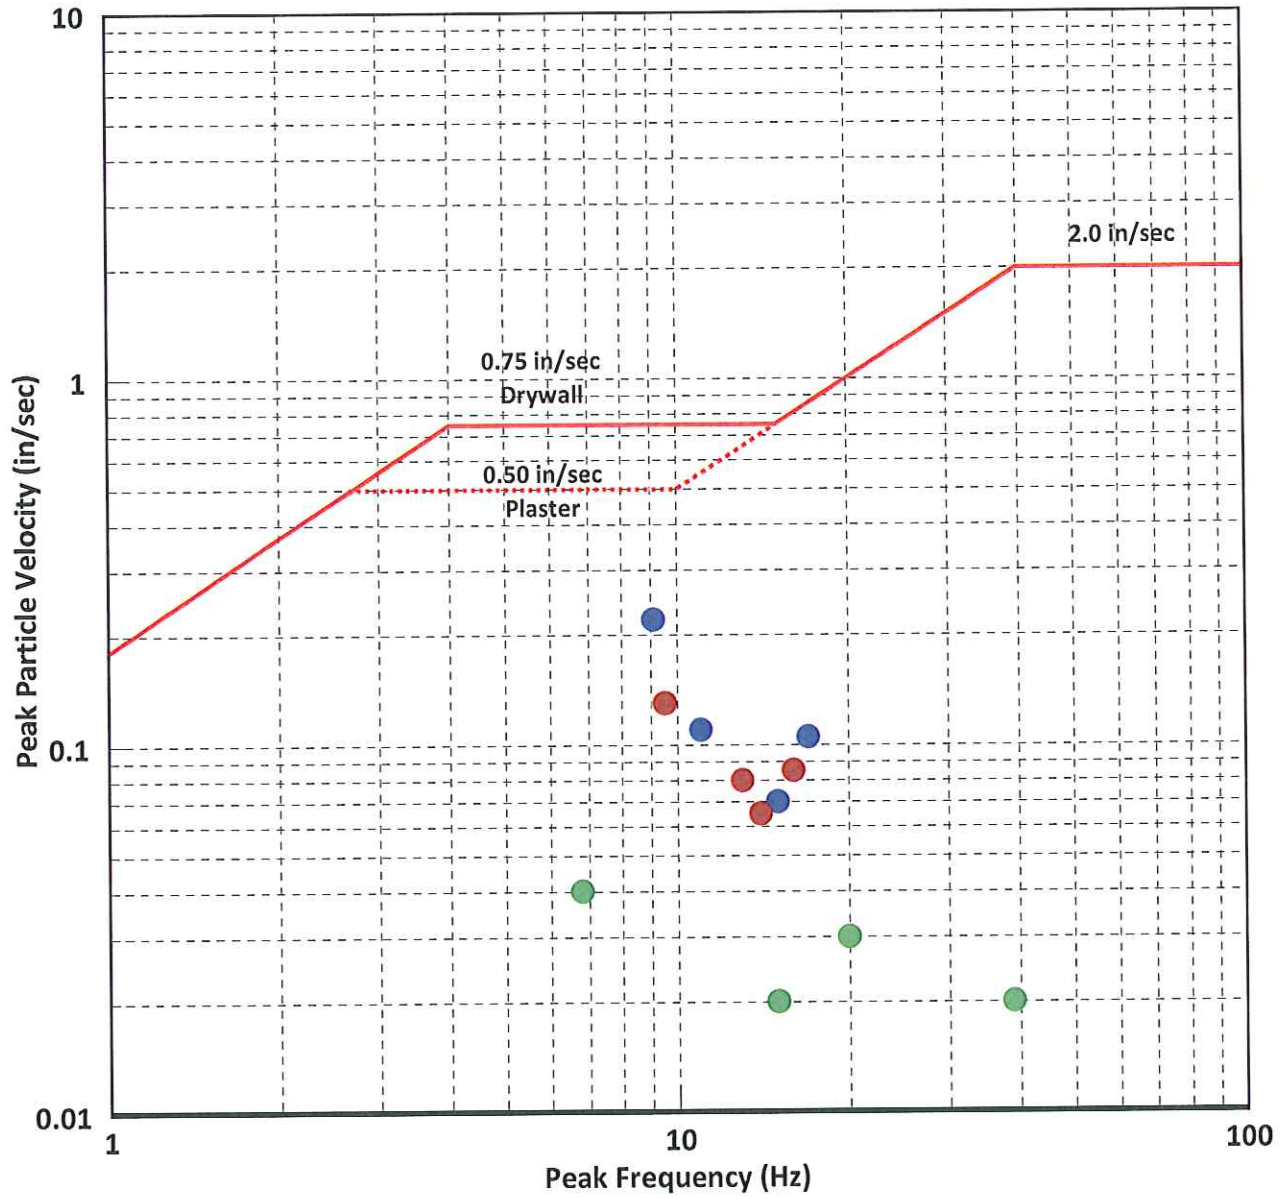

GARDEN RIDGE QUARRY COMMISSION
HANSON - SERVTEX QUARRY
GARDEN RIDGE, TEXAS
MONTH OF JANUARY 2010

Monitoring Location
● Warden Residence
● Mitchell Residence
● Stone Residence