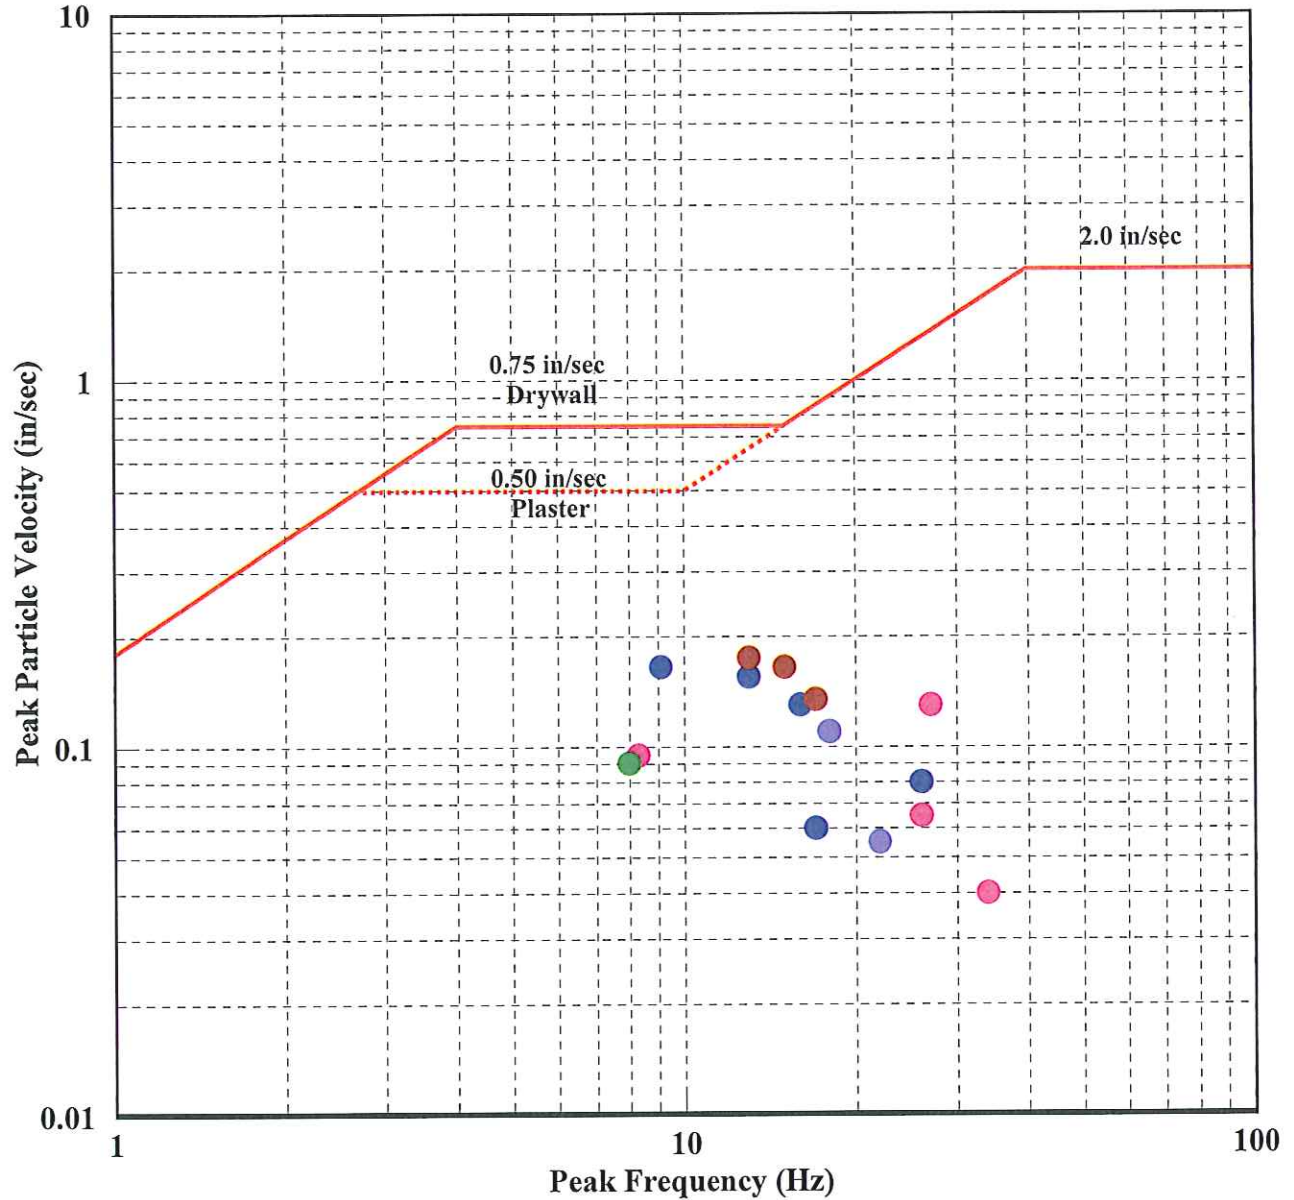

**GARDEN RIDGE QUARRY COMMISSION
HANSON - SERVTEX QUARRY
GARDEN RIDGE, TEXAS
MONTH OF SEPTEMBER 2009**

Monitoring Location	
● Warden Residence	● Holly Residence
● Michell Residence	● Taylor Residence
● Simmonds Residence	