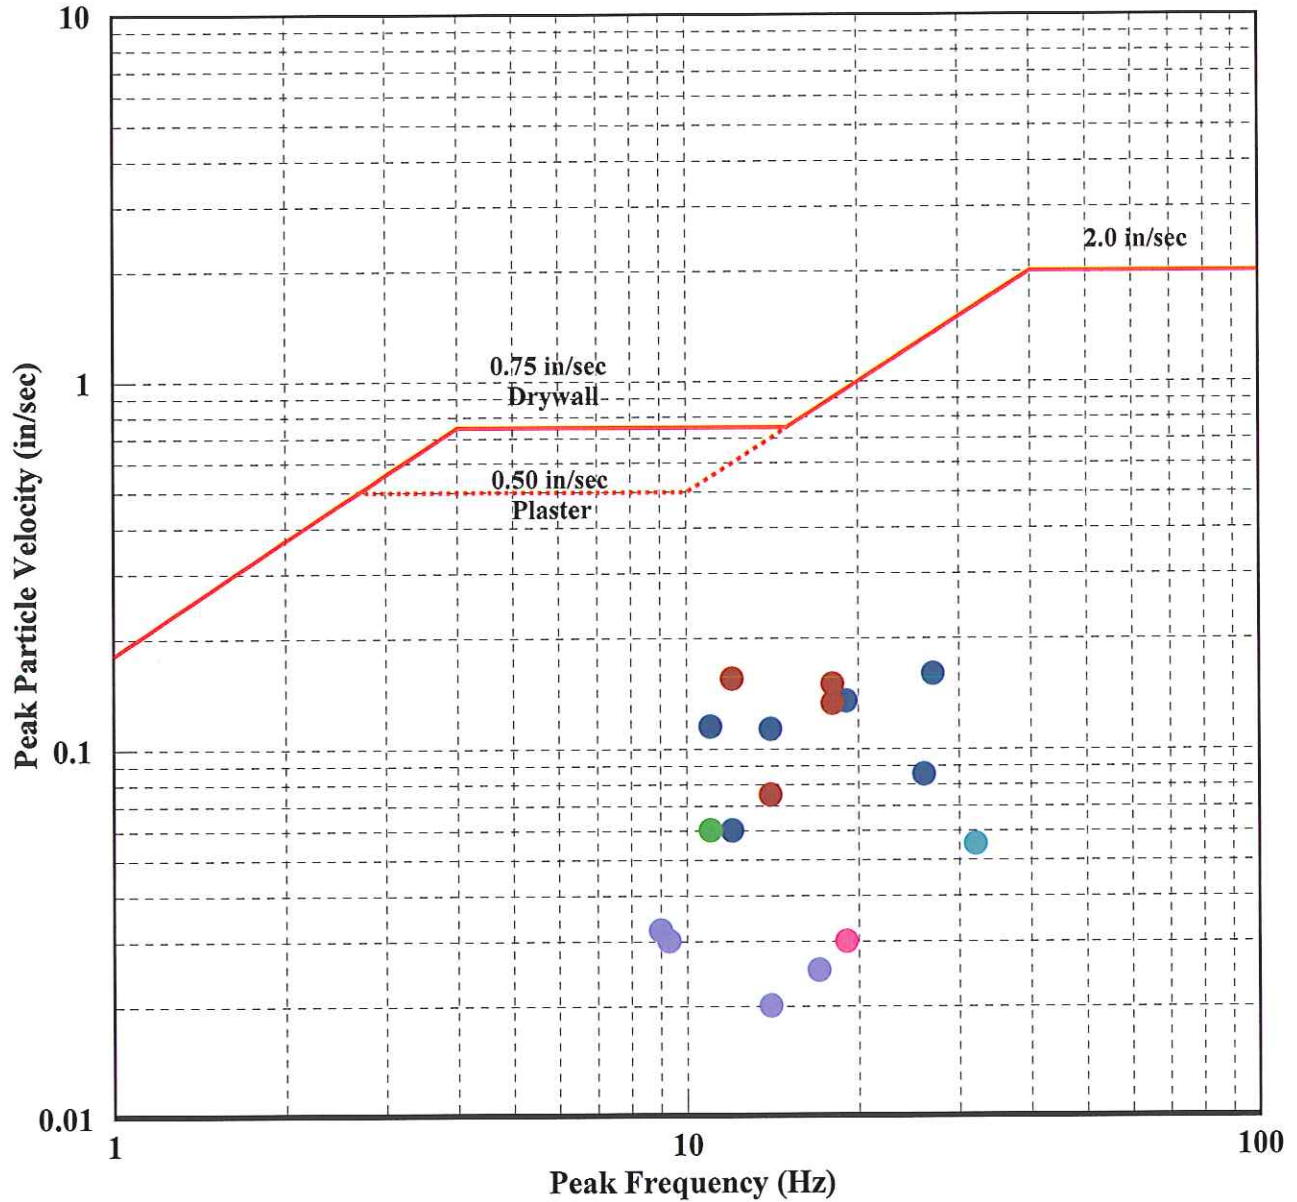

**GARDEN RIDGE QUARRY COMMISSION
HANSON - SERVTEX QUARRY
GARDEN RIDGE, TEXAS
MONTH OF MAY 2009**

Monitoring Location	
● Warden Residence	● Botard Residence
● Michell Residence	● Renken Residence
● Holly Residence	● Scott Residence