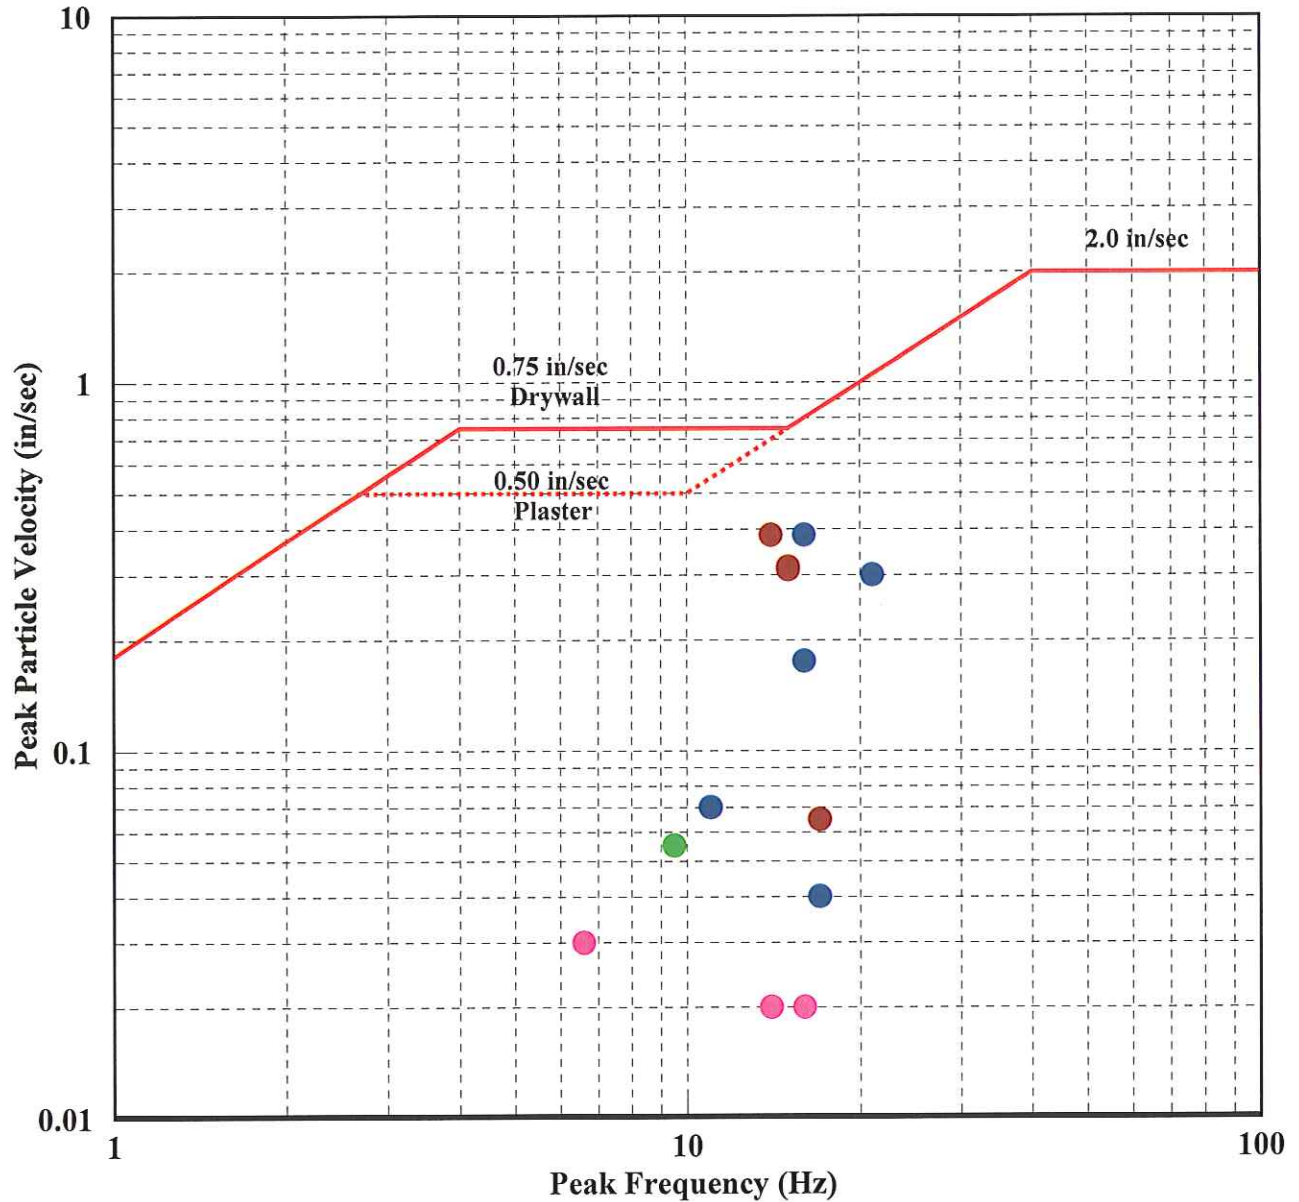

**GARDEN RIDGE QUARRY COMMISSION
HANSON - SERVTEX QUARRY
GARDEN RIDGE, TEXAS
MONTH OF MARCH 2009**

Monitoring Location			
● Warden Residence	● Holloway Residence		
● Michell Residence	● Scott Residence		