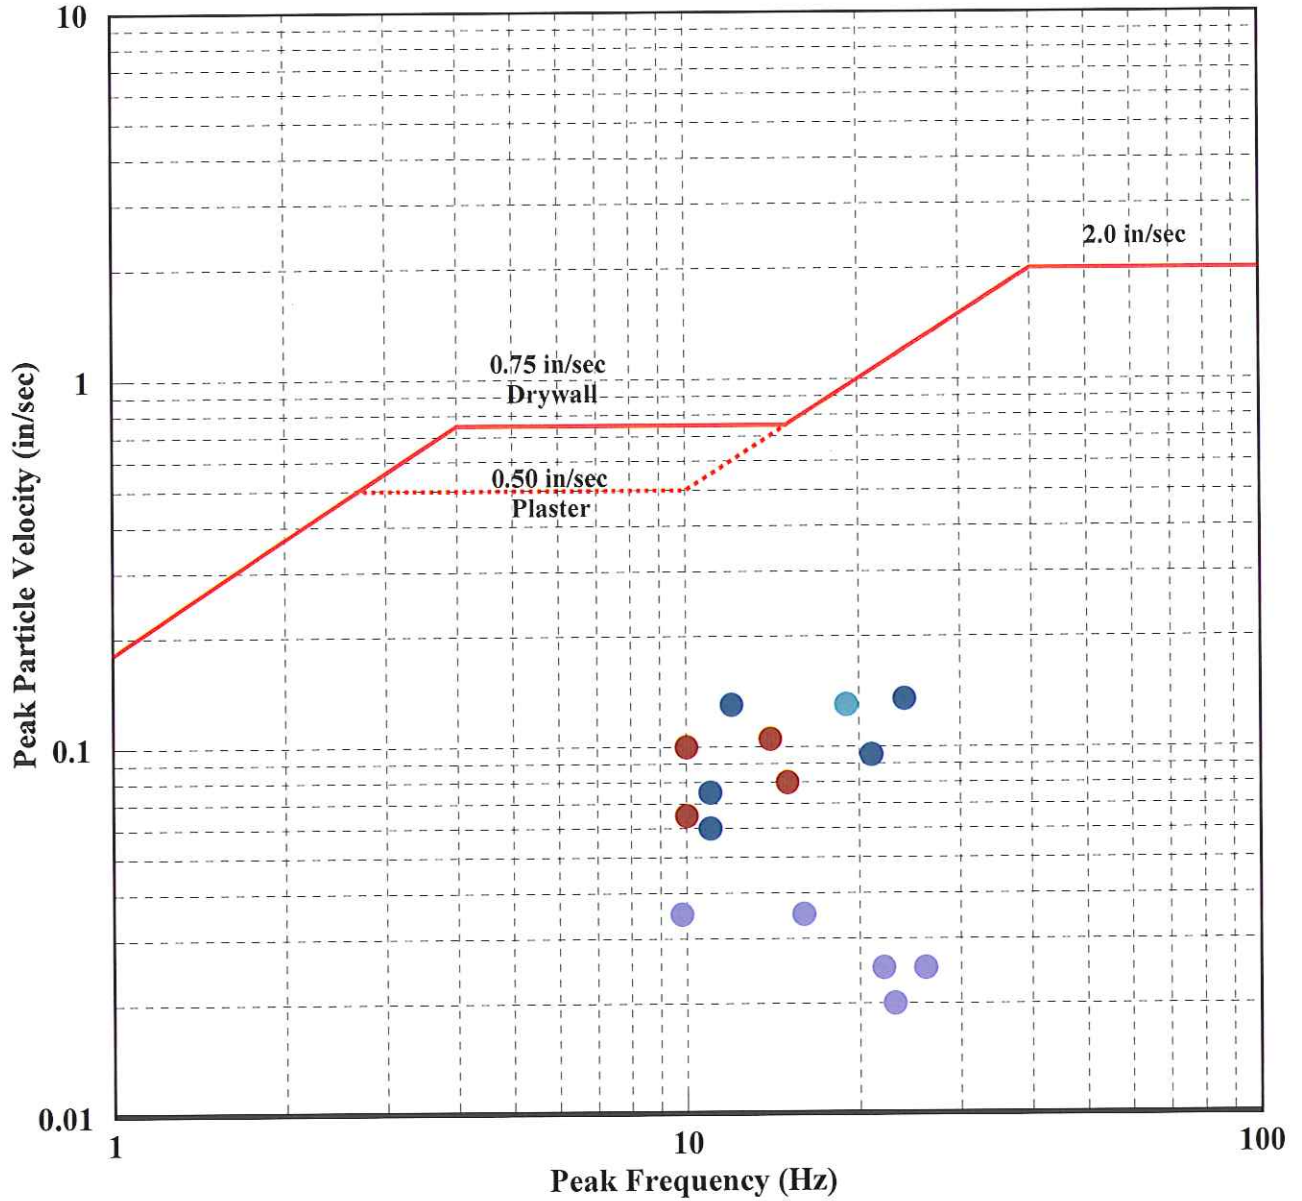

**GARDEN RIDGE QUARRY COMMISSION
HANSON - SERVTEX QUARRY
GARDEN RIDGE, TEXAS
MONTH OF JUNE 2009**

Monitoring Location			
● Warden Residence	● Holly Residence	● Mitchell Residence	● Renken Residence