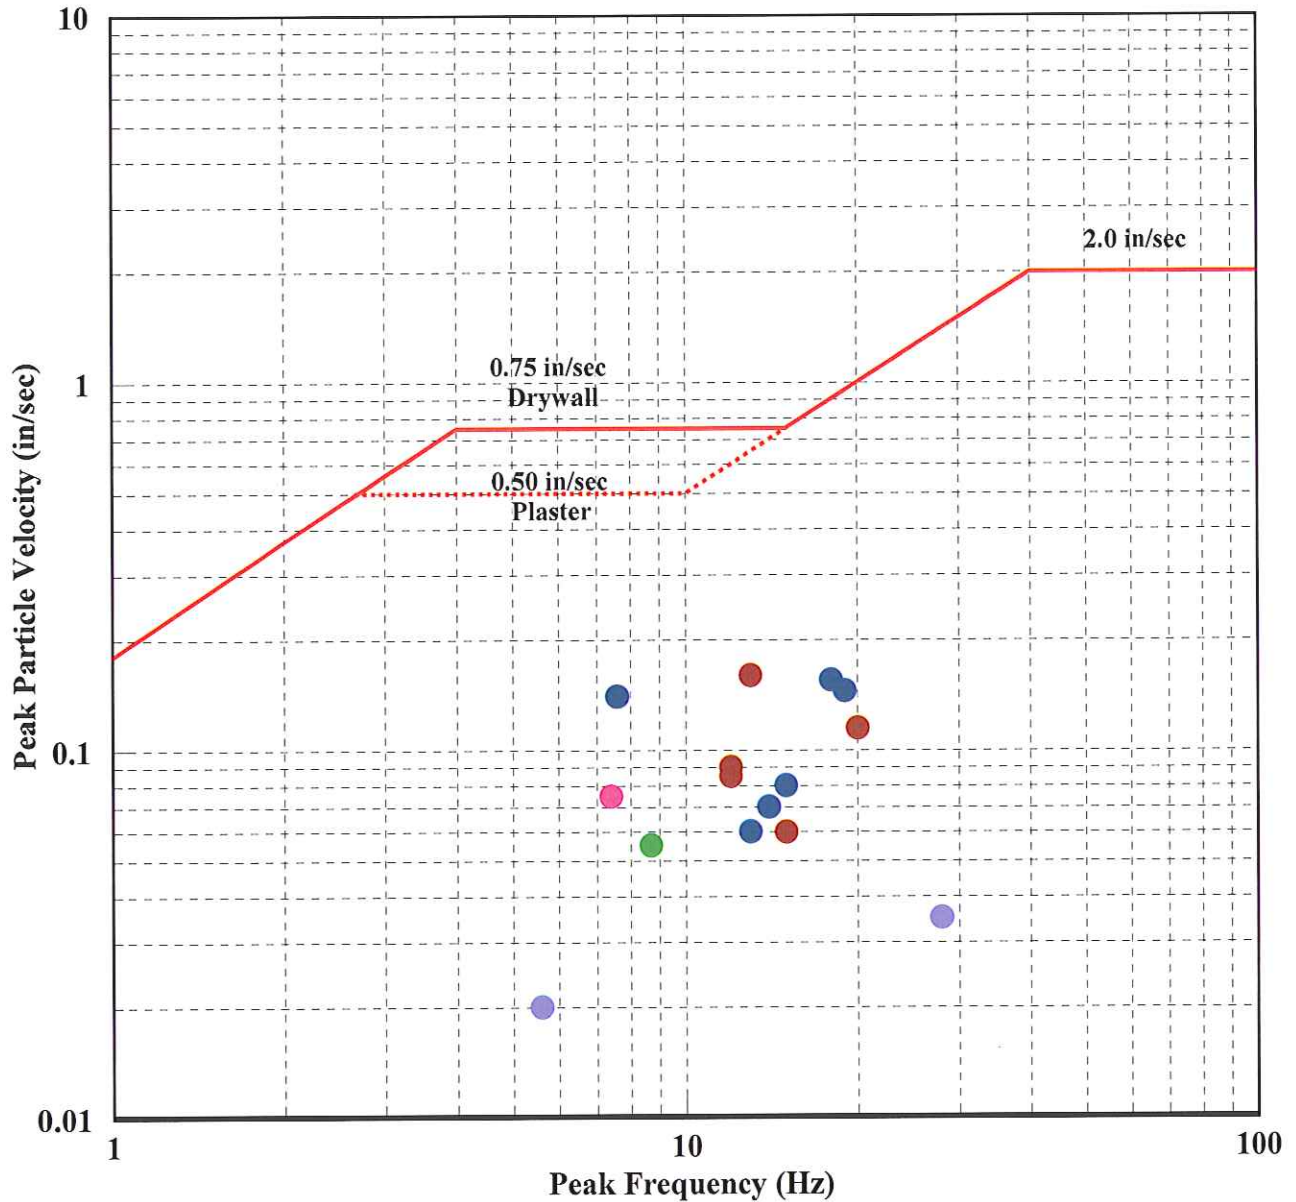

**GARDEN RIDGE QUARRY COMMISSION
HANSON - SERVTEX QUARRY
GARDEN RIDGE, TEXAS
MONTH OF JULY 2009**

Monitoring Location	
● Warden Residence	● Renken Residence
● Michell Residence	● Perry Residence
● Echols Residence	