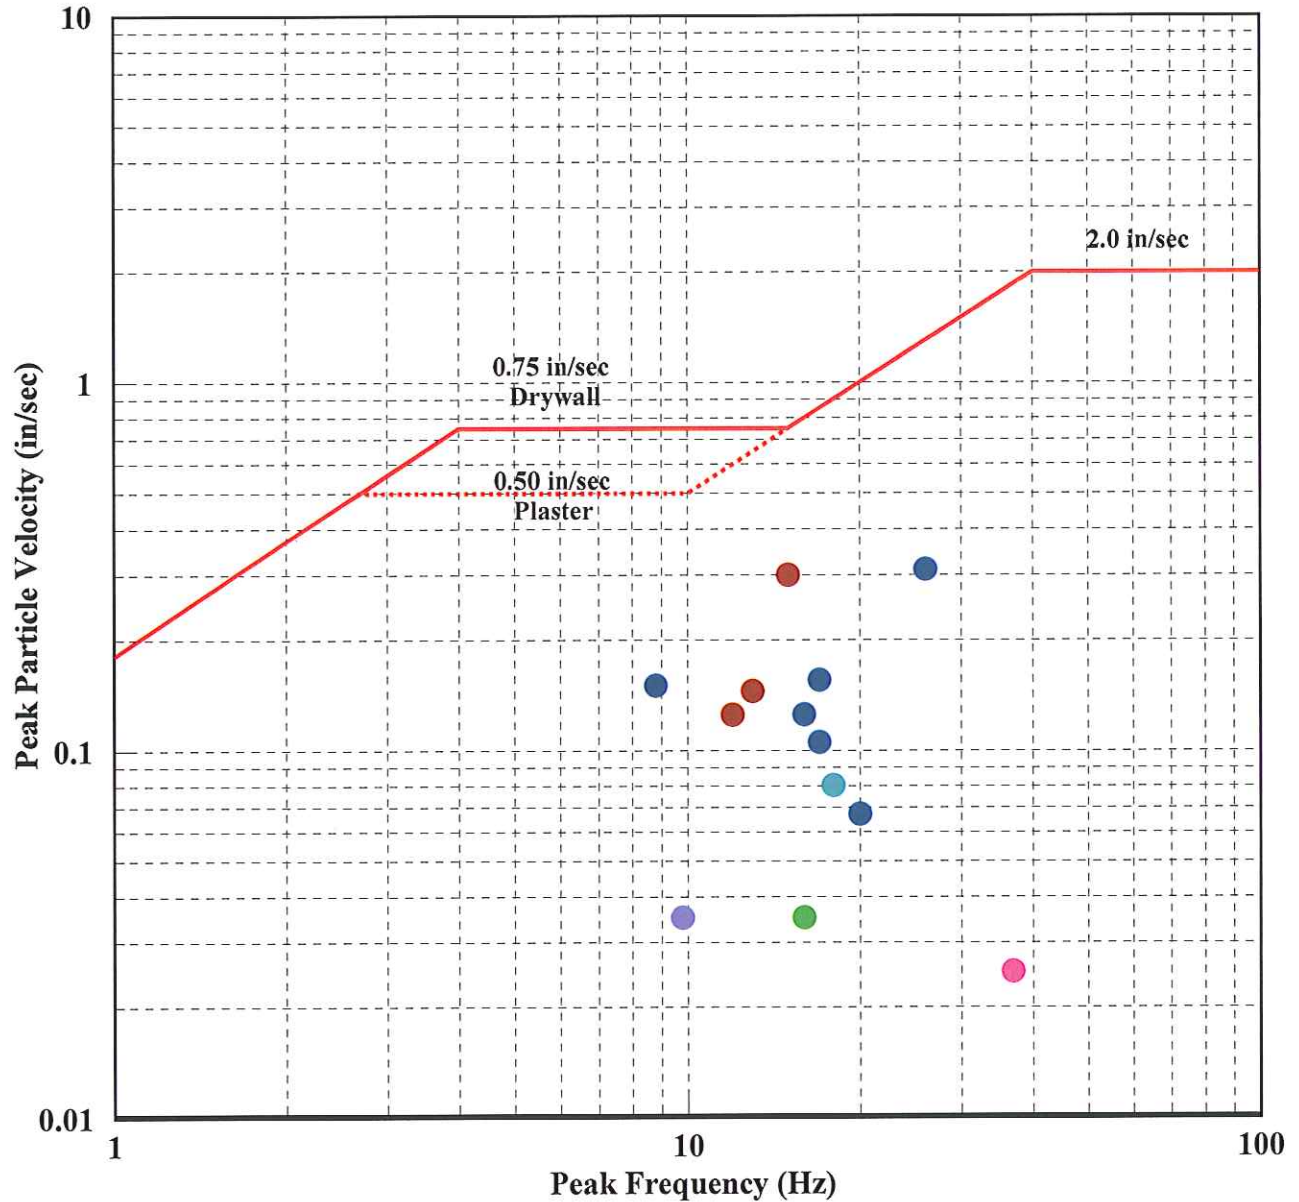

**GARDEN RIDGE QUARRY COMMISSION
HANSON - SERVTEX QUARRY
GARDEN RIDGE, TEXAS
MONTH OF FEBRUARY 2009**

Monitoring Location	
● Warden Residence	● Holloway Residence
● Michell Residence	● Eckols Residence
● Holly Residence	● Scott Residence