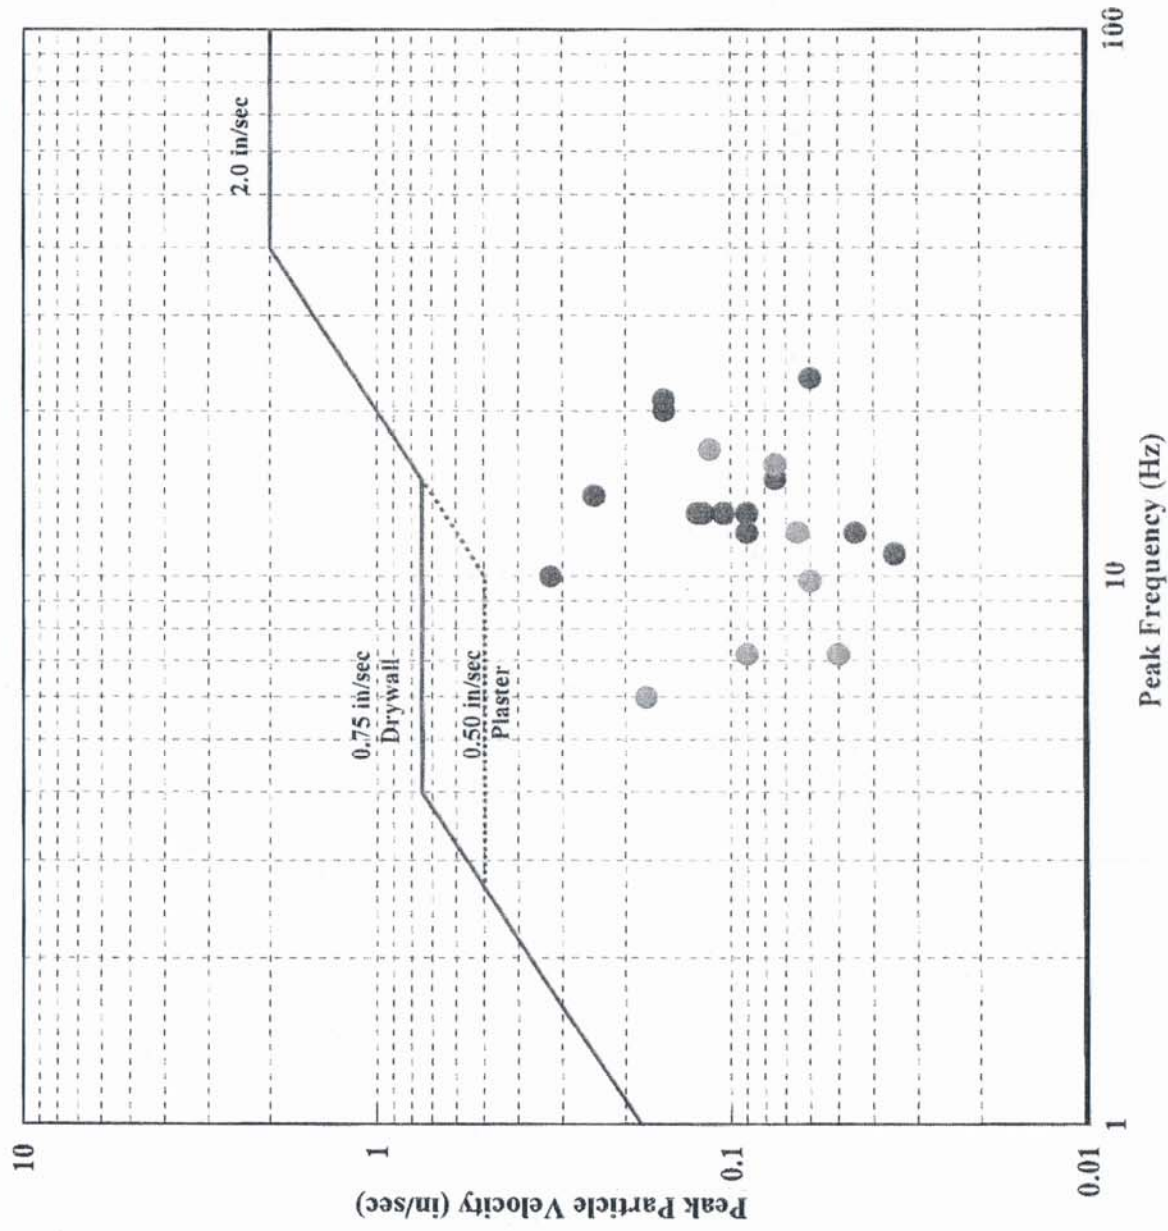

GARDEN RIDGE QUARRY COMMISSION
 HANSON - SERVTEX QUARRY
 GARDEN RIDGE, TEXAS
 MONTH OF OCTOBER 2009

- | Monitoring Location | |
|---------------------|-------------------|
| ● | Warden Residence |
| ● | Michell Residence |
| ● | Holly Residence |
| ● | Taylor Residence |