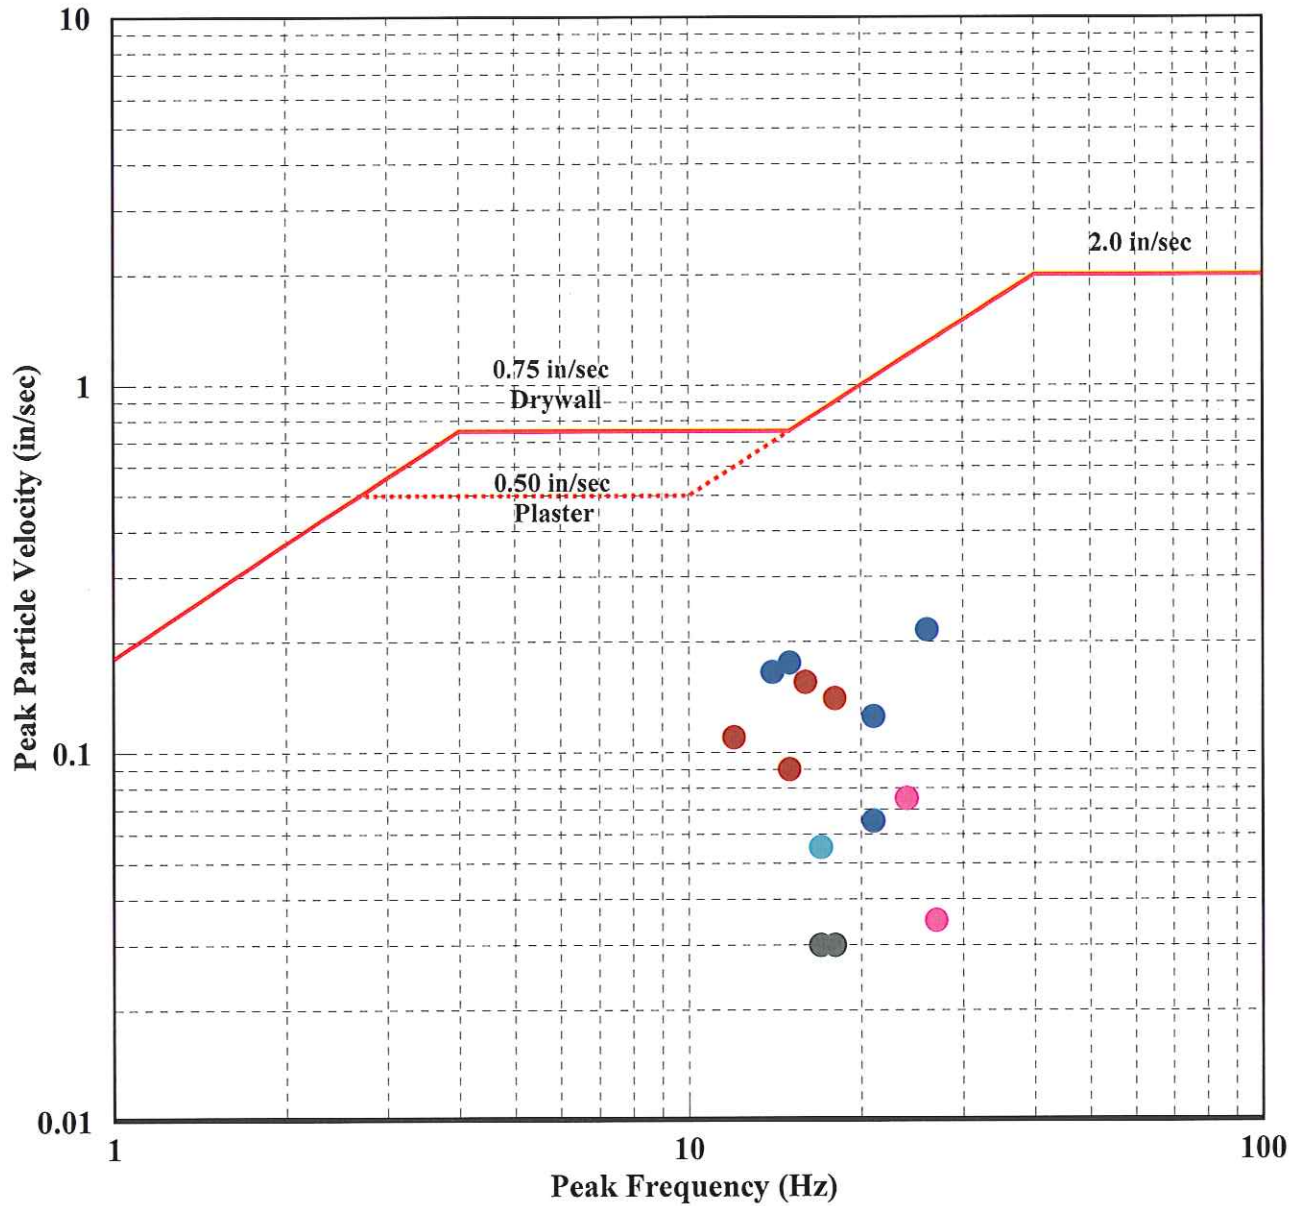

**GARDEN RIDGE QUARRY COMMISSION
HANSON - SERVTEX QUARRY
GARDEN RIDGE, TEXAS
MONTH OF OCTOBER 2008**

Monitoring Location	
● Warden Residence	● Holly Residence
● Blades Residence	● Kersey Residence
● Michell Residence	