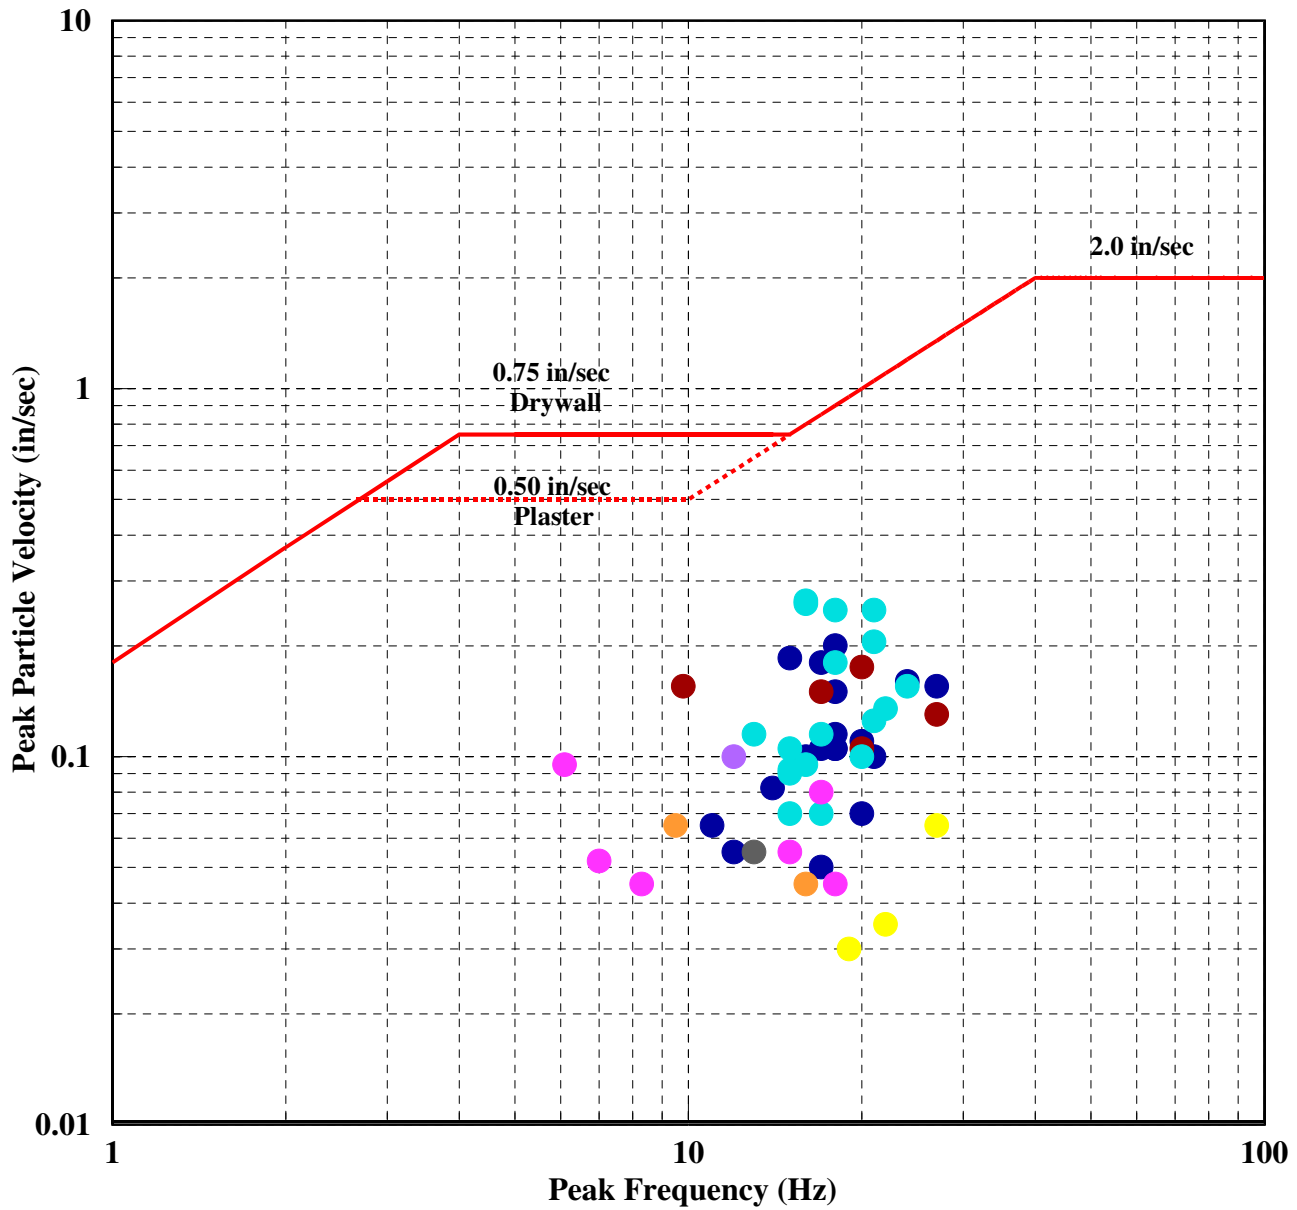

**GARDEN RIDGE QUARRY COMMISSION
HANSON - SERVTEX QUARRY
GARDEN RIDGE, TEXAS
MONTH OF MAY 2008**

Monitoring Location	
● Warden Residence	● Eckols Residence
● Pickering Residence	● Parsons Residence
● Michell Residence	● Brown Residence
● Taylor Residence	● Scott Residence
● Holly Residence	