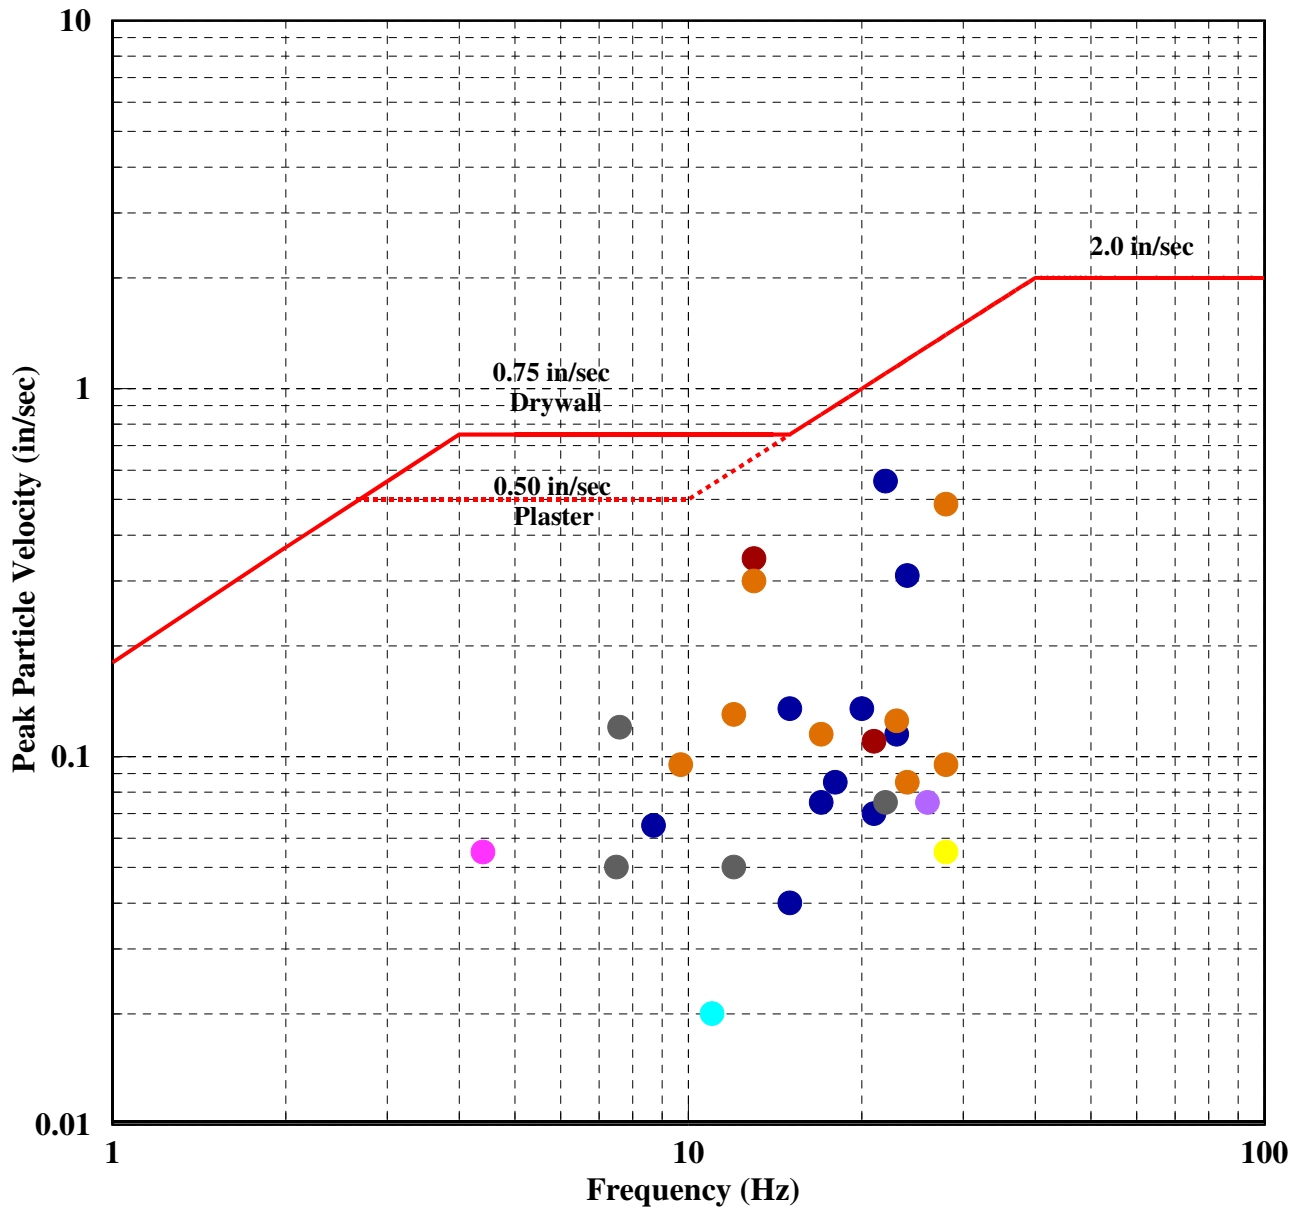

**GARDEN RIDGE QUARRY COMMISSION
HANSON - SERVTEX QUARRY
GARDEN RIDGE, TEXAS
MONTH OF MARCH 2008**

| Monitoring Location | |
|-----------------------|---------------------|
| ● Warden Residence | ● Eckols Residence |
| ● Pickering Residence | ● Parsons Residence |
| ● Michell Residence | ● Franks Residence |
| ● Taylor Residence | ● Scott Residence |
| ● Holly Residence | |