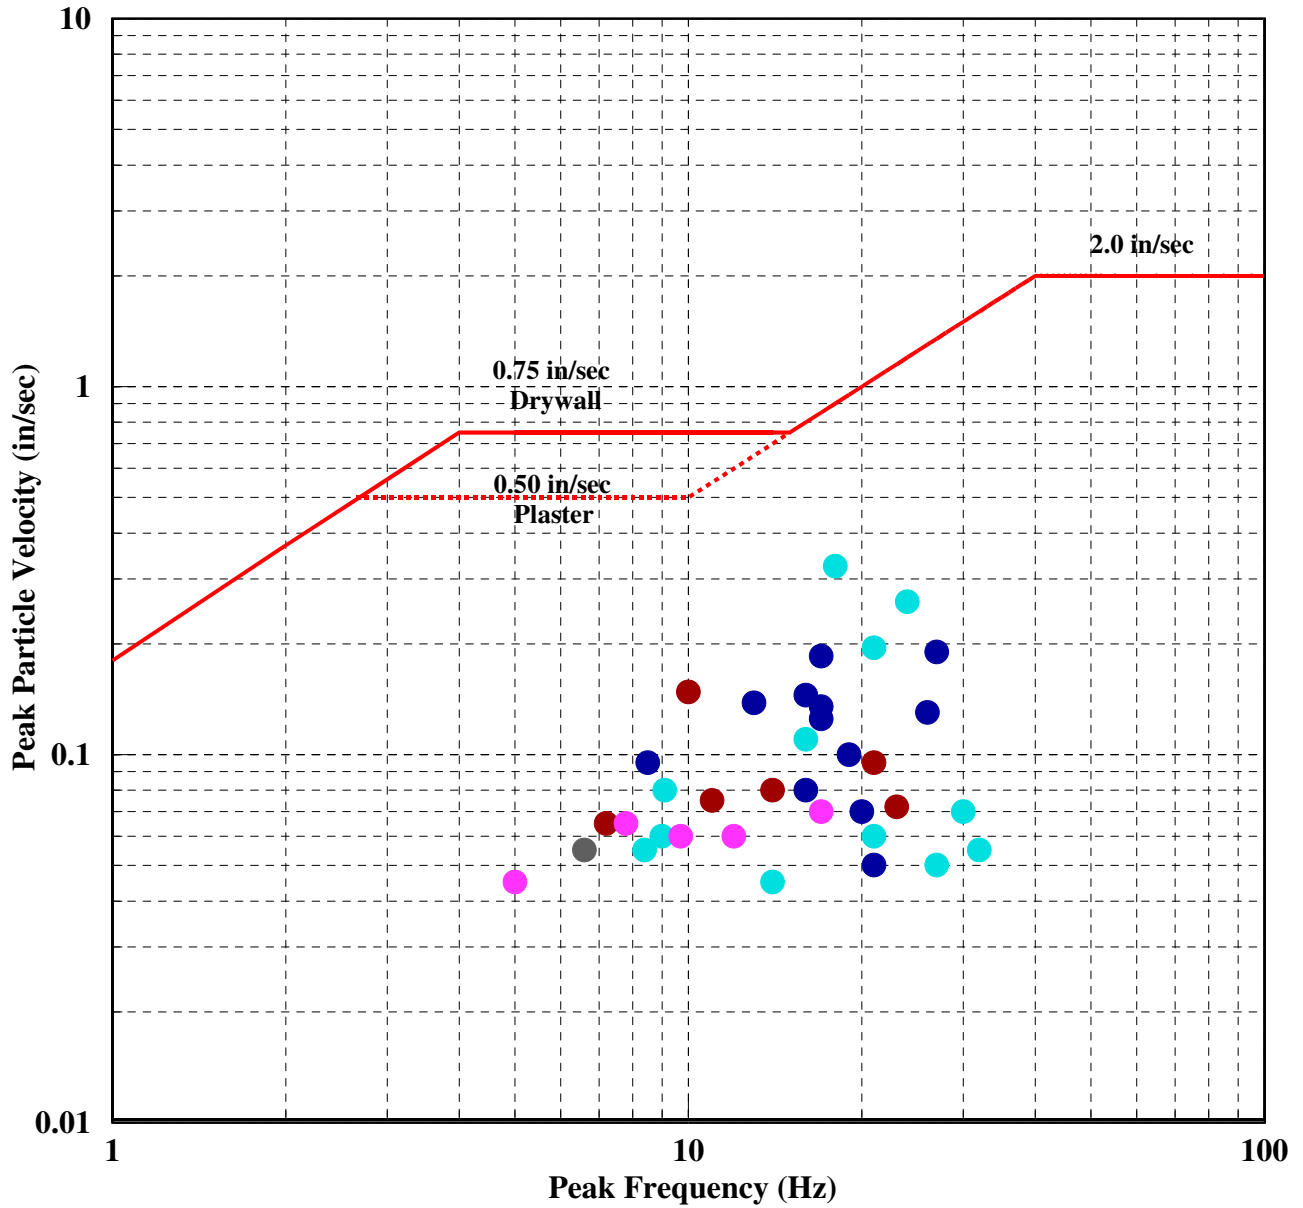

**GARDEN RIDGE QUARRY COMMISSION
HANSON - SERVTEX QUARRY
GARDEN RIDGE, TEXAS
MONTH OF JUNE 2008**

Monitoring Location	
● Warden Residence	● Eckols Residence
● Pickering Residence	● Parsons Residence
● Michell Residence	● Brown Residence
● Taylor Residence	● Scott Residence
● Holly Residence	