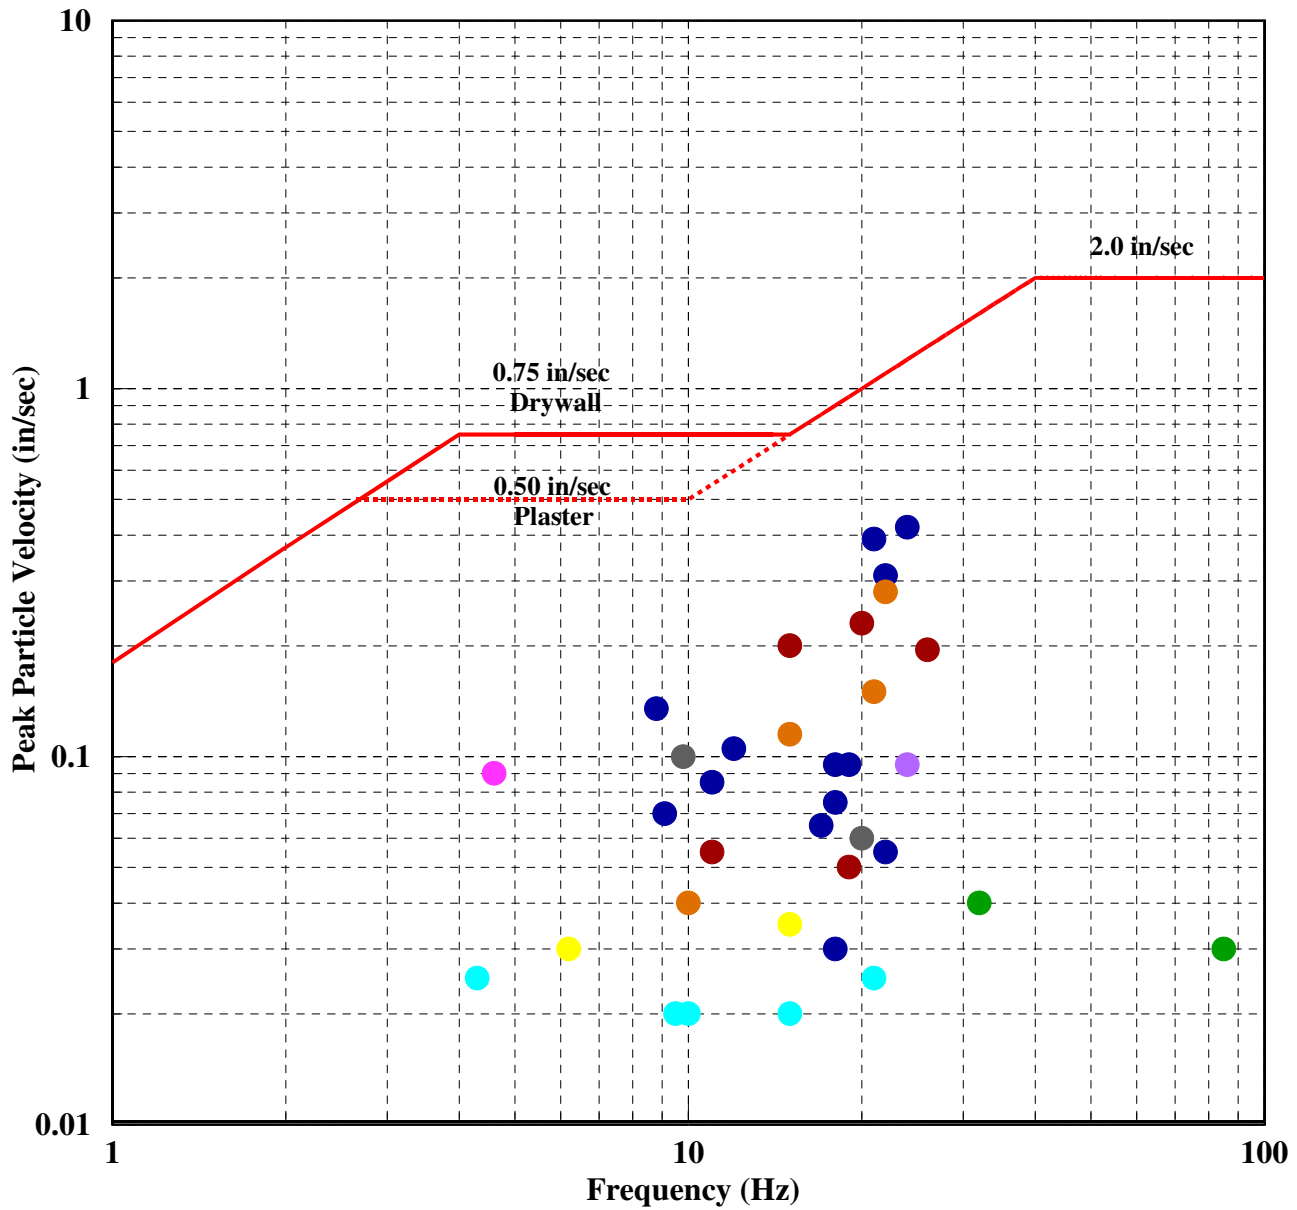

**GARDEN RIDGE QUARRY COMMISSION
HANSON - SERVTEX QUARRY
GARDEN RIDGE, TEXAS
MONTH OF FEBRUARY 2008**

Monitoring Location	
● Warden Residence	● 9850 Trophy Oaks
● Pickering Residence	● Parsons Residence
● Michell Residence	● Franks Residence
● Taylor Residence	● Scott Residence
● Holly Residence	