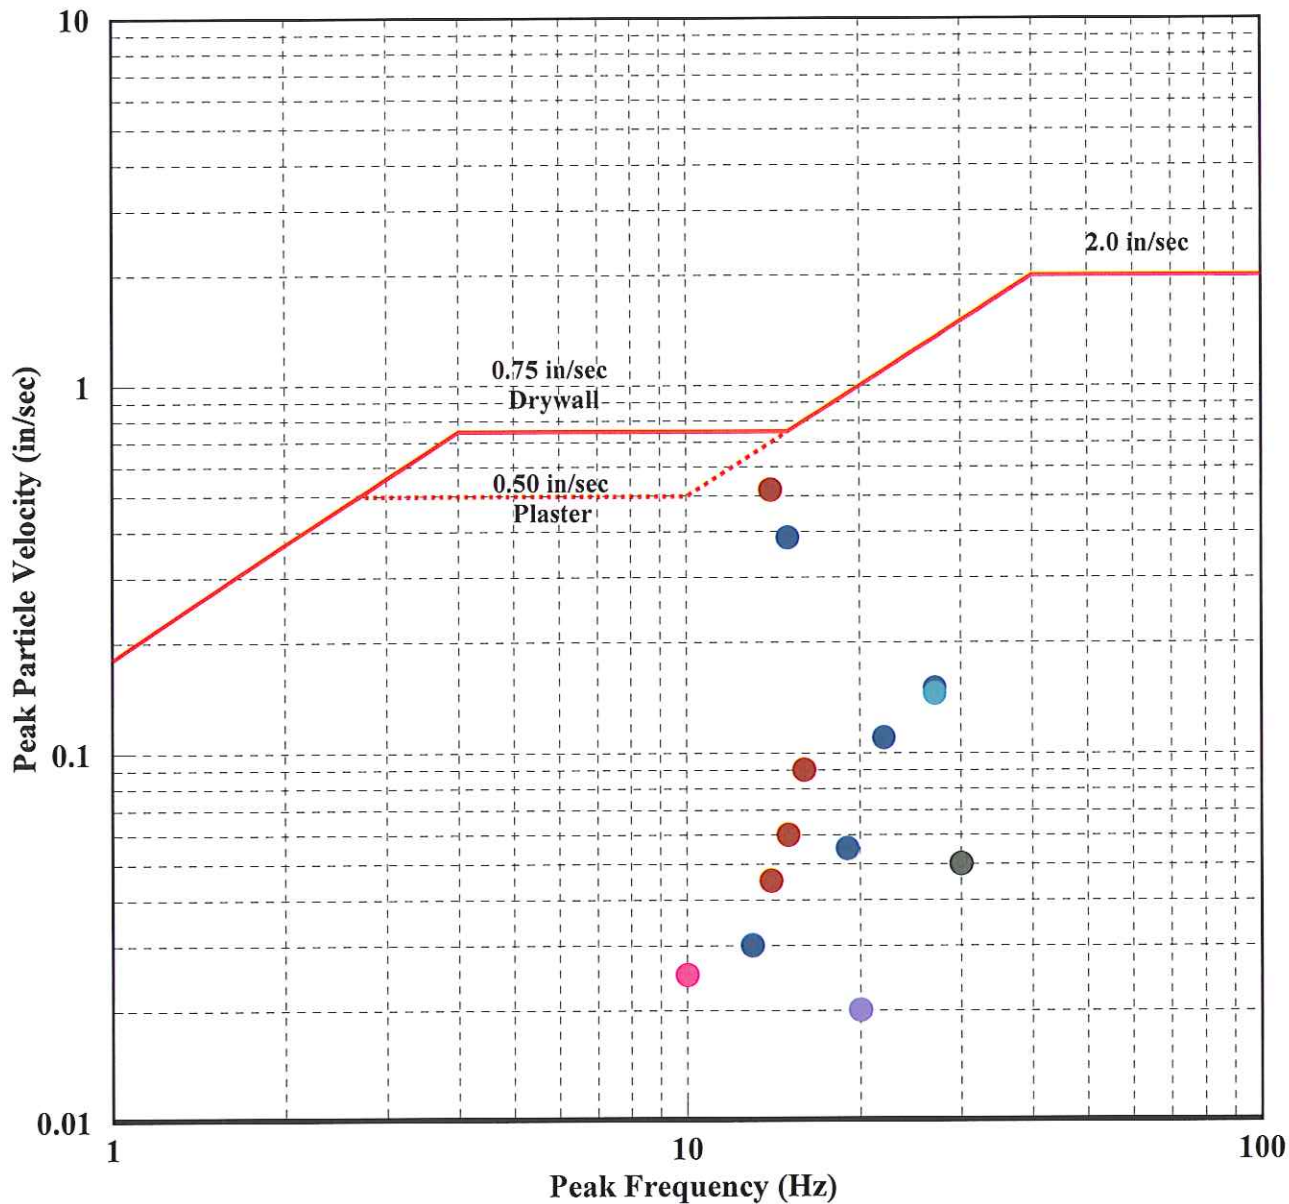

**GARDEN RIDGE QUARRY COMMISSION  
HANSON - SERVTEX QUARRY  
GARDEN RIDGE, TEXAS  
MONTH OF DECEMBER 2008**

Monitoring Location	
● Warden Residence	● Holly Residence
● Parsons Residence	● Holloway Residence
● Mitchell Residence	● Blades Residence