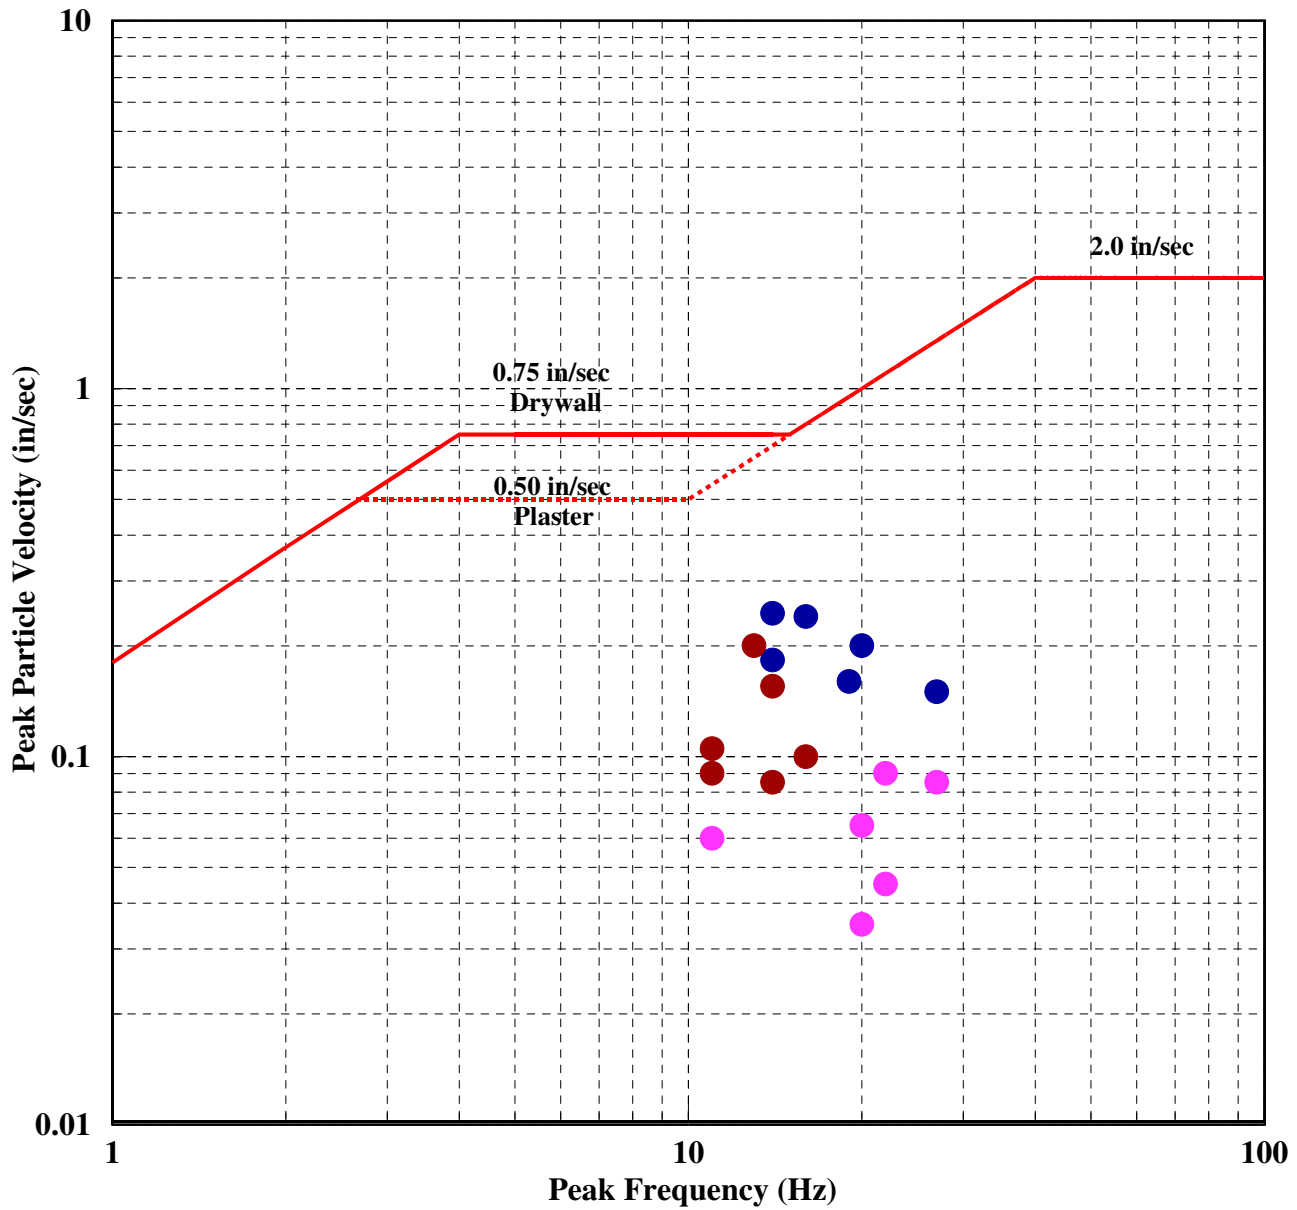

GARDEN RIDGE QUARRY COMMISSION  
HANSON - SERVTEX QUARRY  
GARDEN RIDGE, TEXAS  
MONTH OF AUGUST 2008

Monitoring Location  
● Warden Residence  
● Michell Residence  
● Kersey Residence