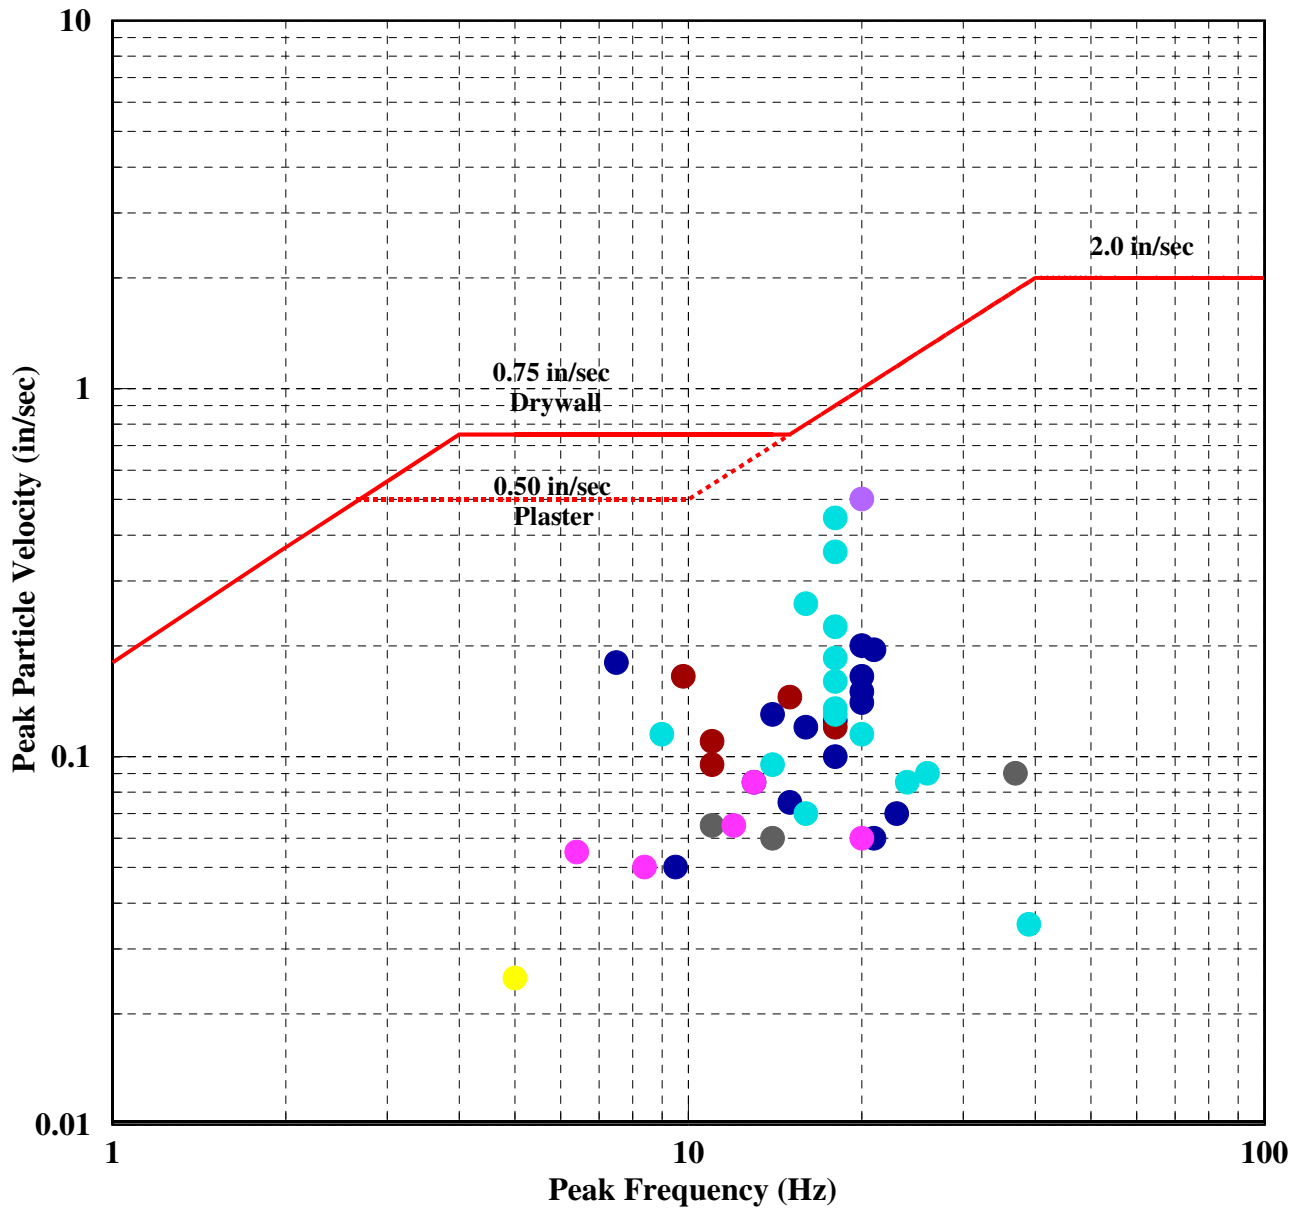

**GARDEN RIDGE QUARRY COMMISSION  
HANSON - SERVTEX QUARRY  
GARDEN RIDGE, TEXAS  
MONTH OF APRIL 2008**

Monitoring Location	
● Warden Residence	● Holly Residence
● Pickering Residence	● Eckols Residence
● Michell Residence	● Parsons Residence
● Taylor Residence	● Brown Residence