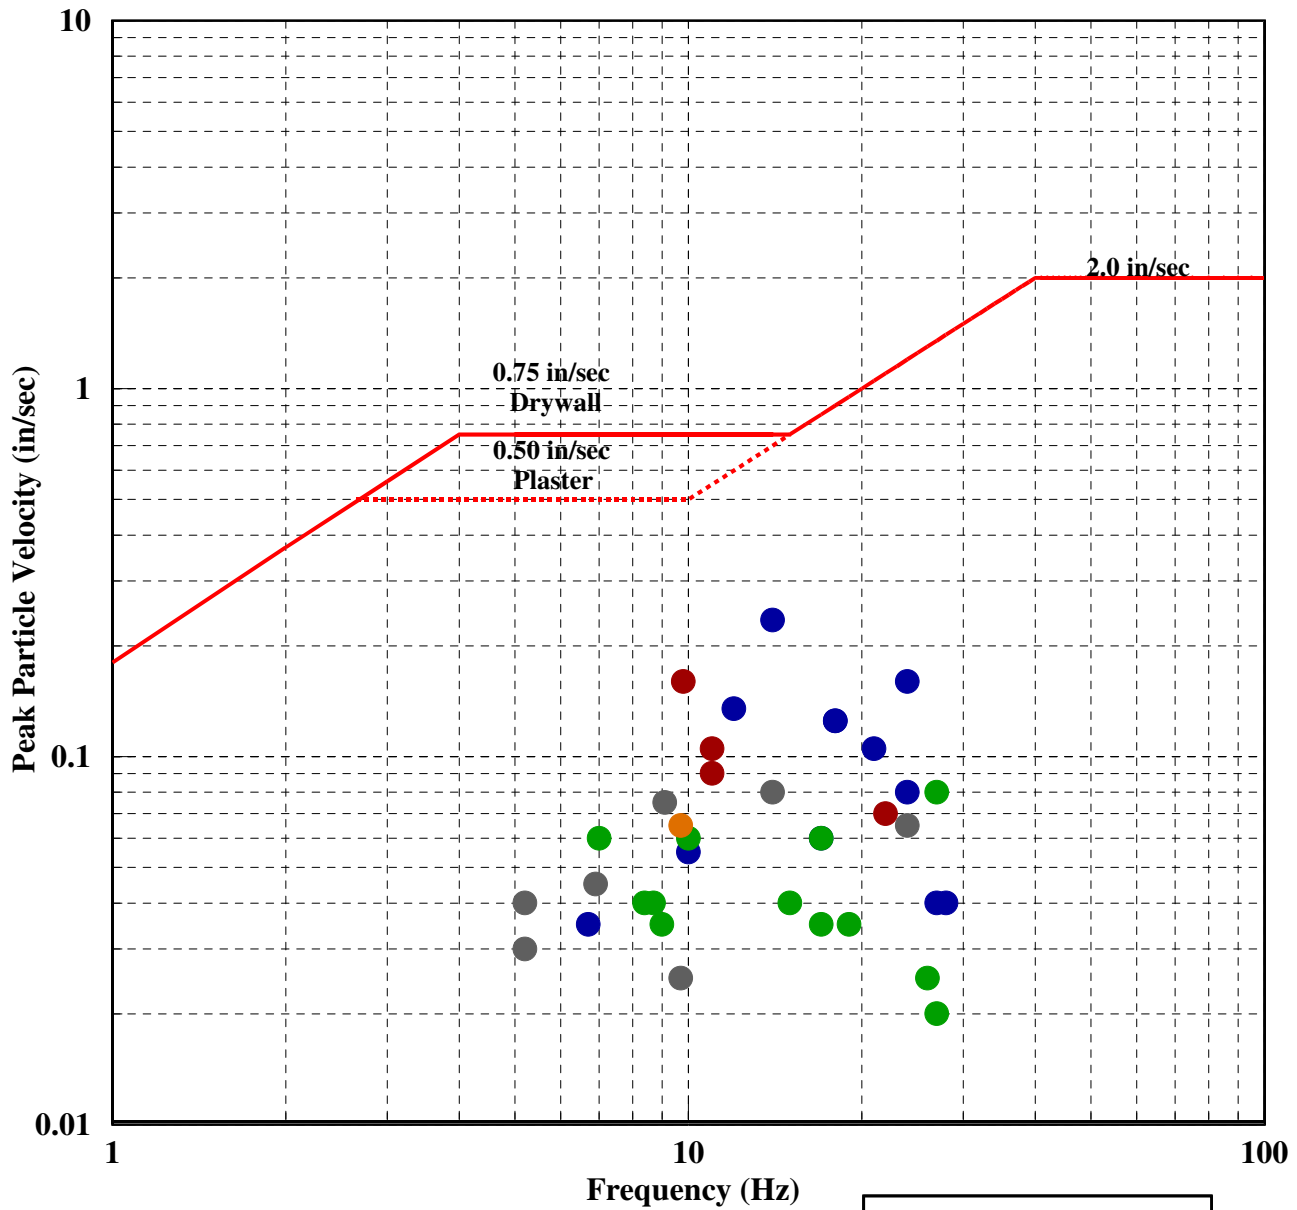

**GARDEN RIDGE QUARRY COMMISSION  
HANSON - SERVTEX QUARRY  
GARDEN RIDGE, TEXAS  
MONTH OF JULY 2007**

- | Monitoring Location |                     |
|---------------------|---------------------|
| ●                   | Warden Residence    |
| ●                   | Pickering Residence |
| ●                   | Michell Residence   |
| ●                   | Janovec Residence   |
| ●                   | Brown Residence     |