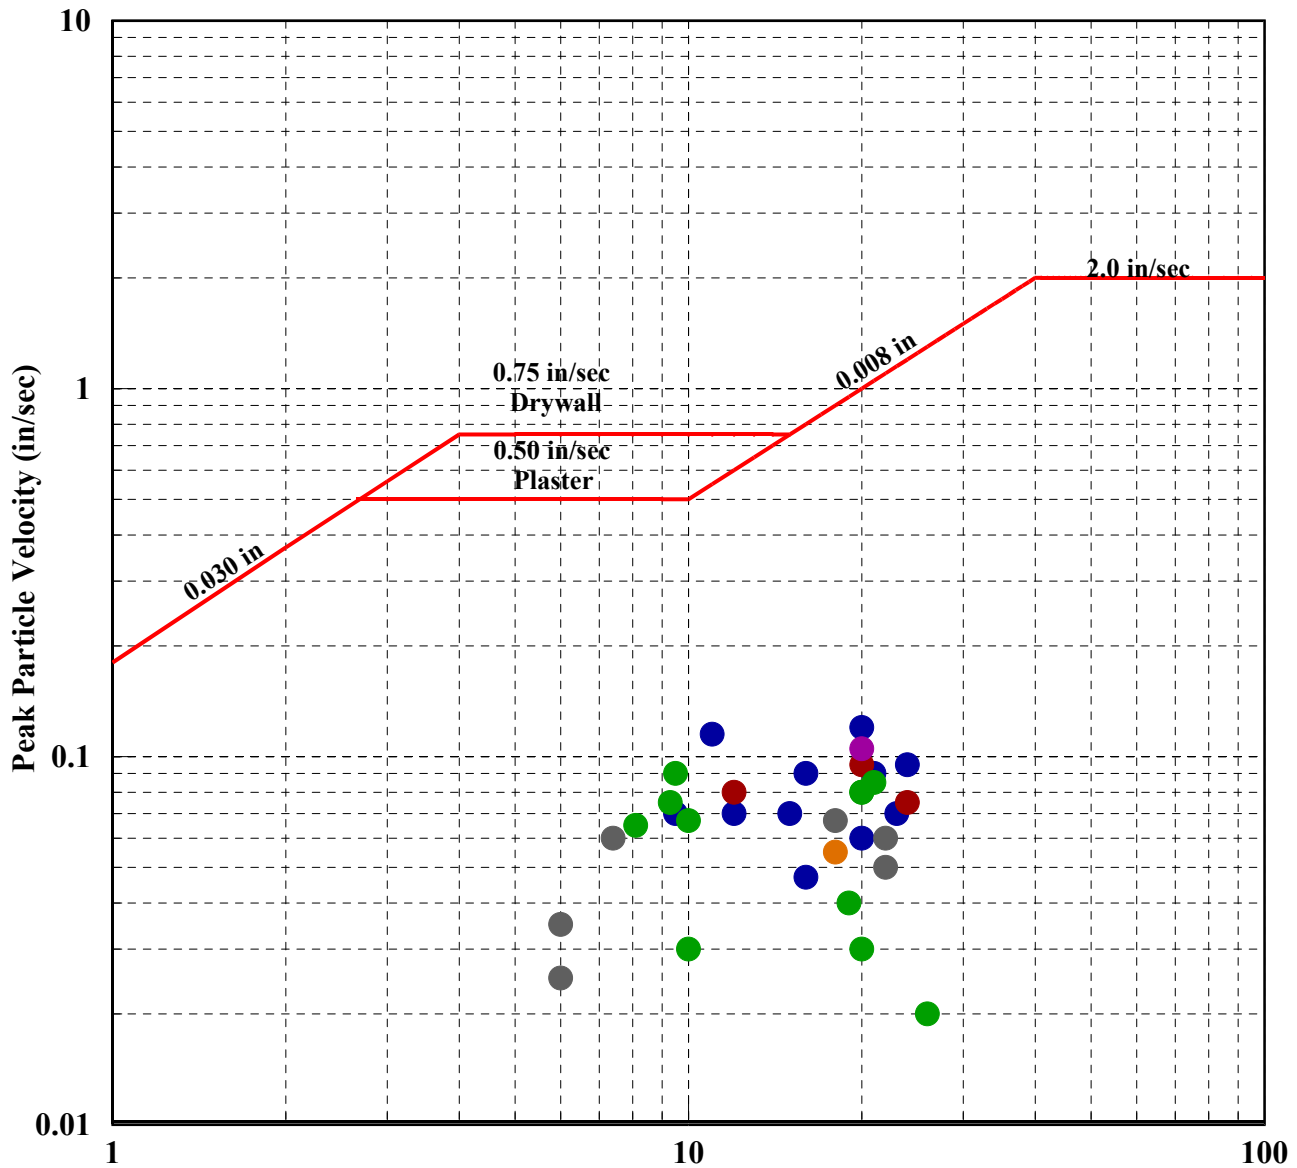

**GARDEN RIDGE QUARRY COMMISSION
HANSON - SERVTEX QUARRY
GARDEN RIDGE, TEXAS
MONTH OF JUNE 2007**

- | Monitoring Location | |
|---------------------|---------------------|
| ● | Warden Residence |
| ● | Pickering Residence |
| ● | Michell Residence |
| ● | Stewart Residence |
| ● | Janovec Residence |
| ● | Holly Residence |